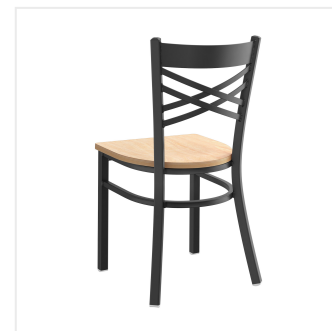

Lancaster Table & Seating Black Finish Cross Back Chair with Natural Wood Seat - Detached

#164CMCBWNTKD

Item #: 164CMCBWNTKD Qty: _____

Project: _____

Approval: _____ Date: _____

Features

- Contoured back for exceptional comfort
- Trendy natural wood seat brings a simple yet elegant style to any establishment
- Durable steel frame with stain- and smudge-resistant black powder coated finish
- Light weight construction weighs 16 lb. and has a 330 lb. weight capacity
- Ships unassembled to save on shipping costs

Technical Data

Back Color	Black
Back Material	Metal
Capacity	330 lb.
Casters	Without Casters
Finish	Powder-Coated
Frame Color	Black
Frame Material	Metal Steel
Padded Seat	Without Padded Seat
Seat Color	Brown
Seat Material	Wood
Seat Thickness	3/4 Inch
Seat Type	Solid
Style	Cross Back
Type	Chairs

Plan View

Notes & Details

Seat your guests in comfort and style with this Lancaster Table & Seating black finish cross back chair with natural wood seat. This chair's sleek wood seat combines with its contemporary cross back steel frame to instill a modern look in any location. Plus, since this chair's back is contoured for a customer's back, it will provide comfort while maintaining a distinct appearance.

This chair's sturdy steel frame provides unmatched durability in your dining room. It can hold up to 330 lb. of weight thanks to the metal frame and supports under the seat. Additionally, the black powder coating on this chair ensures longevity through everyday wear and tear, resisting strains, scratches, and smudges. It also features a cross back design that gives it a unique visual appeal, making it perfect for either upscale or casual decor. The 3/4" thick natural wood seat provides exceptional comfort for your guests, and it's also durable and easy to clean!