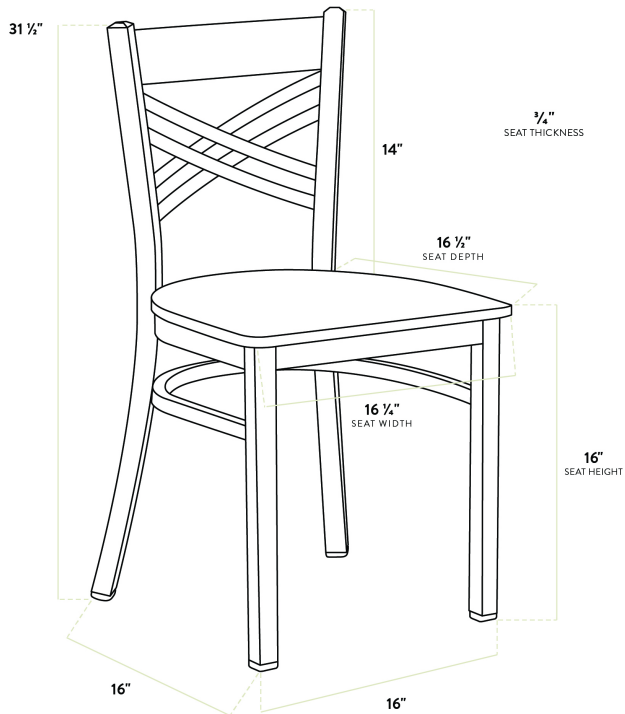

Lancaster Table & Seating Black Finish Cross Back Chair with Natural Wood Seat - Detached

#164CMCBWNTKD

Item #: 164CMCBWNTKD Qty: _____

Project: _____

Approval: _____ Date: _____

Features

- Contoured back for exceptional comfort
- Trendy natural wood seat brings a simple yet elegant style to any establishment
- Durable steel frame with stain- and smudge-resistant black powder coated finish
- Light weight construction weighs 16 lb. and has a 330 lb. weight capacity
- Ships unassembled to save on shipping costs

Technical Data

Length	16 1/2 Inches
Width	16 1/4 Inches
Height	31 1/2 Inches
Seat Width	16 1/4 Inches
Seat Depth	16 1/2 Inches
Height Style	Standard Height
Seat Height	17 Inches
Arms	Without Arms
Assembled	Assembly Required
Back	With Back

Technical Data

Back Color	Black
Back Material	Metal
Capacity	330 lb.
Casters	Without Casters
Finish	Powder-Coated
Frame Color	Black
Frame Material	Metal Steel
Padded Seat	Without Padded Seat
Seat Color	Brown
Seat Material	Wood
Seat Thickness	3/4 Inch
Seat Type	Solid
Style	Cross Back
Type	Chairs

Plan View

Notes & Details

Seat your guests in comfort and style with this Lancaster Table & Seating black finish cross back chair with natural wood seat. This chair's sleek wood seat combines with its contemporary cross back steel frame to instill a modern look in any location. Plus, since this chair's back is contoured for a customer's back, it will provide comfort while maintaining a distinct appearance.