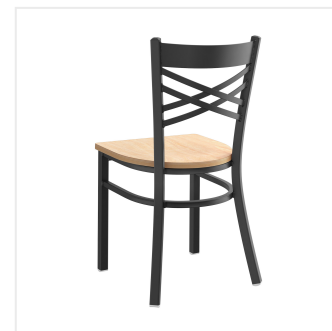

## Lancaster Table & Seating Black Finish Cross Back Chair with Natural Wood Seat - Assembled

#164CMCBWNTAS

Item #: 164CMCBWNTAS Qty: \_\_\_\_\_

Project: \_\_\_\_\_

Approval: \_\_\_\_\_ Date: \_\_\_\_\_

### Features

- Contoured back for exceptional comfort
- Trendy natural wood seat brings a simple yet elegant style to any establishment
- Durable steel frame with stain- and smudge-resistant black powder coated finish
- Light weight construction weighs 16 lb. and has a 330 lb. weight capacity
- Conveniently ships fully assembled for immediate use

## Technical Data

Back Color	Black
Capacity	330 lb.
Casters	Without Casters
Finish	Black
Frame Color	Black
Frame Material	Metal Steel
Padded Seat	Without Padded Seat
Seat Color	Brown
Seat Material	Wood
Seat Thickness	3/4 Inch
Seat Type	Solid
Style	Cross Back
Type	Chairs

## Notes & Details

---

Seat your guests in comfort and style with this Lancaster Table & Seating black finish cross back chair with natural wood seat. This chair's sleek wood seat combines with its contemporary cross back steel frame to instill a modern look in any location. Plus, since this chair's back is contoured for a customer's back, it will provide comfort while maintaining a distinct appearance.