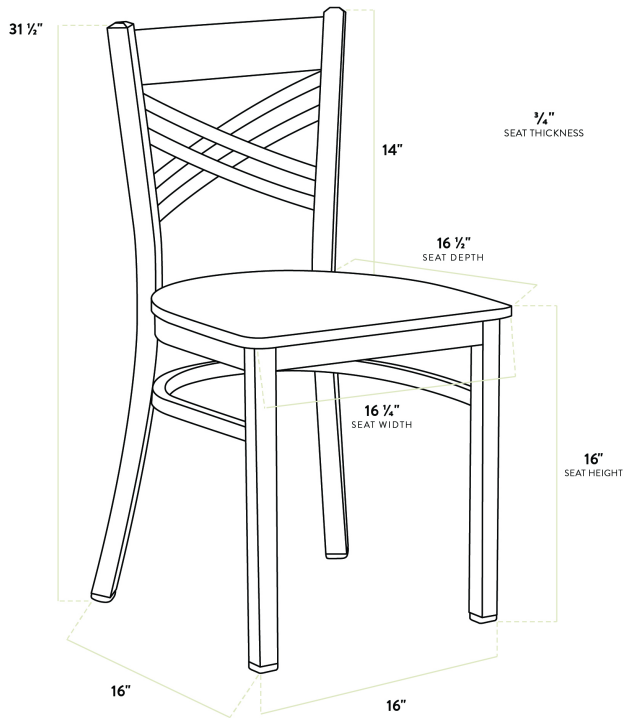

Technical Data

Back Color	Black
Capacity	330 lb.
Casters	Without Casters
Finish	Black
Frame Color	Black
Frame Material	Metal Steel
Padded Seat	Without Padded Seat
Seat Color	Brown
Seat Material	Wood
Seat Thickness	3/4 Inch
Seat Type	Solid
Style	Cross Back
Type	Chairs

Plan View