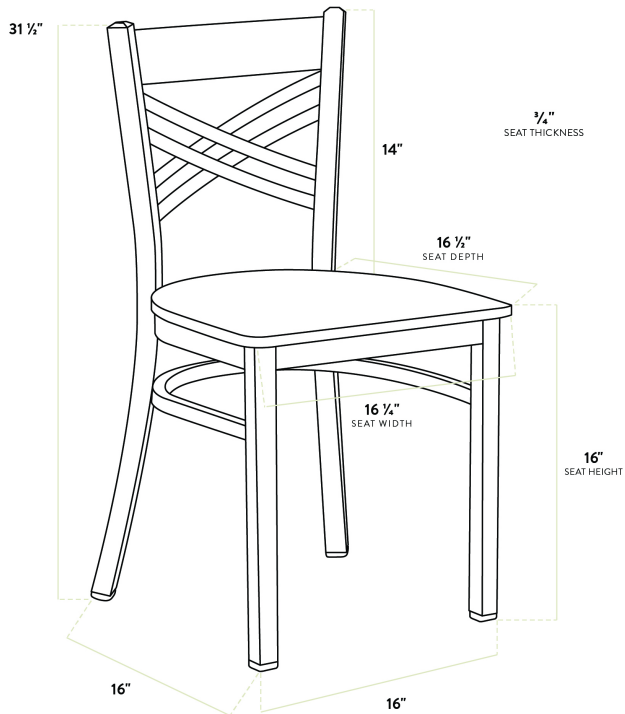

Lancaster Table & Seating Black Finish Cross Back Chair with Mahogany Wood Seat - Assembled

#164CMCBWMHAS

Item #: 164CMCBWMHAS Qty: _____

Project: _____

Approval: _____ Date: _____

Features

- Contoured back for exceptional comfort
- Trendy mahogany wood seat brings a simple yet elegant style to any establishment
- Durable steel frame with stain- and smudge-resistant black powder coated finish
- Light weight construction weighs 16 lb. and has a 330 lb. weight capacity
- Conveniently ships fully assembled for immediate use

Certifications

Fully Assembled

Technical Data

Length	16 1/2 Inches
Width	16 1/4 Inches
Height	31 1/2 Inches
Seat Width	16 1/4 Inches
Seat Depth	16 1/2 Inches
Height Style	Standard Height
Seat Height	17 Inches
Arms	Without Arms
Assembled	Fully Assembled
Back	With Back

Technical Data

Back Color	Black
Back Material	Metal
Capacity	330 lb.
Casters	Without Casters
Finish	Powder-Coated
Frame Color	Black
Frame Material	Metal Steel
Padded Seat	Without Padded Seat
Seat Color	Brown
Seat Material	Wood
Seat Thickness	3/4 Inch
Seat Type	Solid
Style	Cross Back
Type	Chairs

Plan View

Notes & Details

Seat your guests in comfort and style with this Lancaster Table & Seating black finish cross back chair with mahogany wood seat. This chair's sleek wood seat combines with its contemporary cross back steel frame to instill a modern look in any location. Plus, since this chair's back is contoured for a customer's back, it will provide comfort while maintaining a distinct appearance.