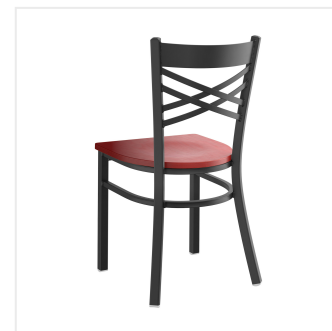

Lancaster Table & Seating Black Finish Cross Back Chair with Mahogany Wood Seat - Assembled

#164CMCBWMHAS

Item #: 164CMCBWMHAS Qty: _____

Project: _____

Approval: _____ Date: _____

Features

- Contoured back for exceptional comfort
- Trendy mahogany wood seat brings a simple yet elegant style to any establishment
- Durable steel frame with stain- and smudge-resistant black powder coated finish
- Light weight construction weighs 16 lb. and has a 330 lb. weight capacity
- Conveniently ships fully assembled for immediate use

Technical Data

Back Color	Black
Back Material	Metal
Capacity	330 lb.
Casters	Without Casters
Finish	Powder-Coated
Frame Color	Black
Frame Material	Metal Steel
Padded Seat	Without Padded Seat
Seat Color	Brown
Seat Material	Wood
Seat Thickness	3/4 Inch
Seat Type	Solid
Style	Cross Back
Type	Chairs

Plan View

Notes & Details

Seat your guests in comfort and style with this Lancaster Table & Seating black finish cross back chair with mahogany wood seat. This chair's sleek wood seat combines with its contemporary cross back steel frame to instill a modern look in any location. Plus, since this chair's back is contoured for a customer's back, it will provide comfort while maintaining a distinct appearance.

This chair's sturdy steel frame provides unmatched durability in your dining room. It can hold up to 330 lb. of weight thanks to the metal frame and supports under the seat. Additionally, the black powder coating on this chair ensures longevity through everyday wear and tear, resisting strains, scratches, and smudges. It also features a cross back design that gives it a unique visual appeal, making it perfect for either upscale or casual decor. The 3/4" thick mahogany wood seat provides exceptional comfort for your guests, and it's also durable and easy to clean!