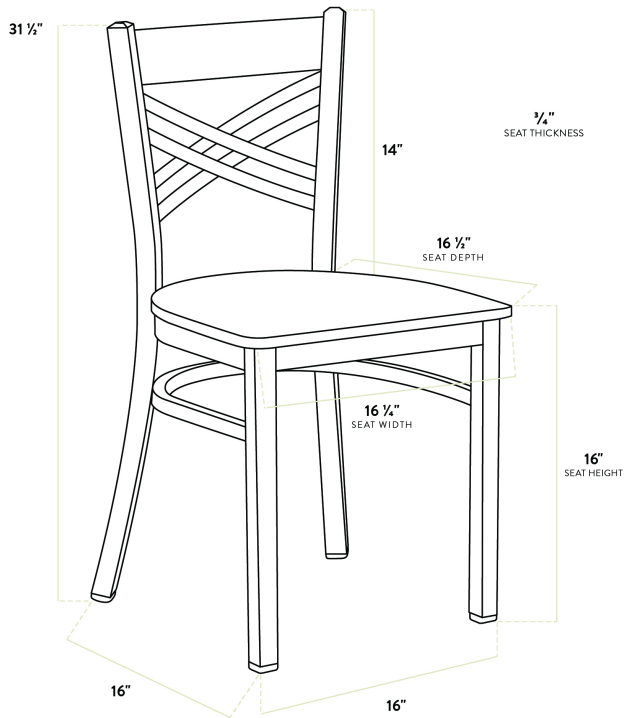

Lancaster Table & Seating Black Finish Cross Back Chair with Cherry Wood Seat - Detached

#164CMCBWCHKD

Item #: 164CMCBWCHKD Qty: _____

Project: _____

Approval: _____ Date: _____

Features

- Contoured back for exceptional comfort
- Trendy cherry wood seat brings a simple yet elegant style to any establishment
- Durable steel frame with stain- and smudge-resistant black powder coated finish
- Light weight construction weighs 16 lb. and has a 330 lb. weight capacity
- Ships unassembled to save on shipping costs

Technical Data

Length	16 1/2 Inches
Width	16 1/4 Inches
Height	31 1/2 Inches
Seat Width	16 1/4 Inches
Seat Depth	16 1/2 Inches
Height Style	Standard Height
Seat Height	17 Inches
Arms	Without Arms
Assembled	Assembly Required
Back	With Back

Technical Data

Back Color	Black
Back Material	Metal
Capacity	330 lb.
Finish	Powder-Coated
Frame Color	Black
Frame Material	Metal Steel
Padded Seat	Without Padded Seat
Seat Color	Brown
Seat Material	Wood
Seat Thickness	3/4 Inch
Seat Type	Solid
Style	Cross Back
Type	Chairs

Plan View

Notes & Details

Seat your guests in comfort and style with this Lancaster Table & Seating black finish cross back chair with cherry wood seat. This chair's sleek wood seat combines with its contemporary cross back steel frame to instill a modern look in any location. Plus, since this chair's back is contoured for a customer's back, it will provide comfort while maintaining a distinct appearance.