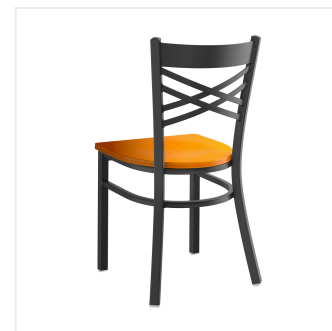

Lancaster Table & Seating Black Finish Cross Back Chair with Cherry Wood Seat - Detached

#164CMCBWCHKD

Item #: 164CMCBWCHKD Qty: _____

Project: _____

Approval: _____ Date: _____

Features

- Contoured back for exceptional comfort
- Trendy cherry wood seat brings a simple yet elegant style to any establishment
- Durable steel frame with stain- and smudge-resistant black powder coated finish
- Light weight construction weighs 16 lb. and has a 330 lb. weight capacity
- Ships unassembled to save on shipping costs

Technical Data

Back Color	Black
Back Material	Metal
Capacity	330 lb.
Finish	Powder-Coated
Frame Color	Black
Frame Material	Metal Steel
Padded Seat	Without Padded Seat
Seat Color	Brown
Seat Material	Wood
Seat Thickness	3/4 Inch
Seat Type	Solid
Style	Cross Back
Type	Chairs

Plan View

Notes & Details

Seat your guests in comfort and style with this Lancaster Table & Seating black finish cross back chair with cherry wood seat. This chair's sleek wood seat combines with its contemporary cross back steel frame to instill a modern look in any location. Plus, since this chair's back is contoured for a customer's back, it will provide comfort while maintaining a distinct appearance.

This chair's sturdy steel frame provides unmatched durability in your dining room. It can hold up to 330 lb. of weight thanks to the metal frame and supports under the seat. Additionally, the black powder coating on this chair ensures longevity through everyday wear and tear, resisting strains, scratches, and smudges. It also features a cross back design that gives it a unique visual appeal, making it perfect for either upscale or casual decor. The 3/4" thick cherry wood seat provides exceptional comfort for your guests, and it's also durable and easy to clean!