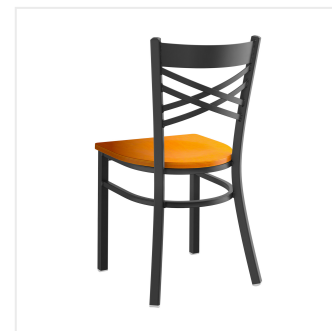

Lancaster Table & Seating Black Finish Cross Back Chair with Cherry Wood Seat - Assembled

#164CMCBWCHAS

Item #: 164CMCBWCHAS Qty: _____

Project: _____

Approval: _____ Date: _____

Features

- Contoured back for exceptional comfort
- Trendy cherry wood seat brings a simple yet elegant style to any establishment
- Durable steel frame with stain- and smudge-resistant black powder coated finish
- Light weight construction weighs 16 lb. and has a 330 lb. weight capacity
- Conveniently ships fully assembled for immediate use

Technical Data

Back Color	Black
Back Material	Metal
Capacity	330 lb.
Finish	Powder-Coated
Frame Color	Black
Frame Material	Metal Steel
Padded Seat	Without Padded Seat
Seat Color	Brown
Seat Material	Wood
Seat Thickness	3/4 Inch
Seat Type	Solid
Style	Cross Back
Type	Chairs

Plan View

Notes & Details

Seat your guests in comfort and style with this Lancaster Table & Seating black finish cross back chair with cherry wood seat. This chair's sleek wood seat combines with its contemporary cross back steel frame to instill a modern look in any location. Plus, since this chair's back is contoured for a customer's back, it will provide comfort while maintaining a distinct appearance.

This chair's sturdy steel frame provides unmatched durability in your dining room. It can hold up to 330 lb. of weight thanks to the metal frame and supports under the seat. Additionally, the black powder coating on this chair ensures longevity through everyday wear and tear, resisting strains, scratches, and smudges. It also features a cross back design that gives it a unique visual appeal, making it perfect for either upscale or casual decor. The 3/4" thick cherry wood seat provides exceptional comfort for your guests, and it's also durable and easy to clean!