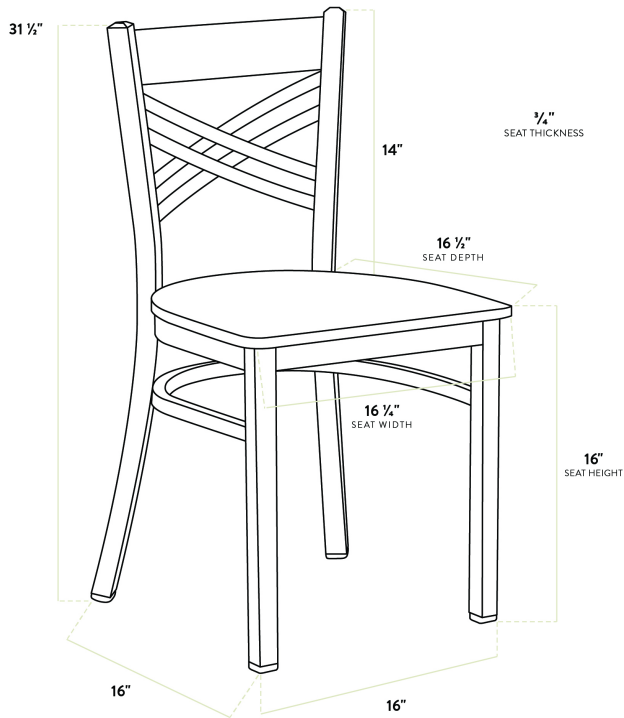

Lancaster Table & Seating Black Finish Cross Back Chair with Cherry Wood Seat - Assembled

#164CMCBWCHAS

Item #: 164CMCBWCHAS Qty: _____

Project: _____

Approval: _____ Date: _____

Features

- Contoured back for exceptional comfort
- Trendy cherry wood seat brings a simple yet elegant style to any establishment
- Durable steel frame with stain- and smudge-resistant black powder coated finish
- Light weight construction weighs 16 lb. and has a 330 lb. weight capacity
- Conveniently ships fully assembled for immediate use

Certifications

Fully Assembled

Technical Data

Length	16 1/2 Inches
Width	16 1/4 Inches
Height	31 1/2 Inches
Seat Width	16 1/4 Inches
Seat Depth	16 1/2 Inches
Height Style	Standard Height
Seat Height	17 Inches
Arms	Without Arms
Assembled	Fully Assembled
Back	With Back

Technical Data

Back Color	Black
Back Material	Metal
Capacity	330 lb.
Finish	Powder-Coated
Frame Color	Black
Frame Material	Metal Steel
Padded Seat	Without Padded Seat
Seat Color	Brown
Seat Material	Wood
Seat Thickness	3/4 Inch
Seat Type	Solid
Style	Cross Back
Type	Chairs

Plan View

Notes & Details

Seat your guests in comfort and style with this Lancaster Table & Seating black finish cross back chair with cherry wood seat. This chair's sleek wood seat combines with its contemporary cross back steel frame to instill a modern look in any location. Plus, since this chair's back is contoured for a customer's back, it will provide comfort while maintaining a distinct appearance.