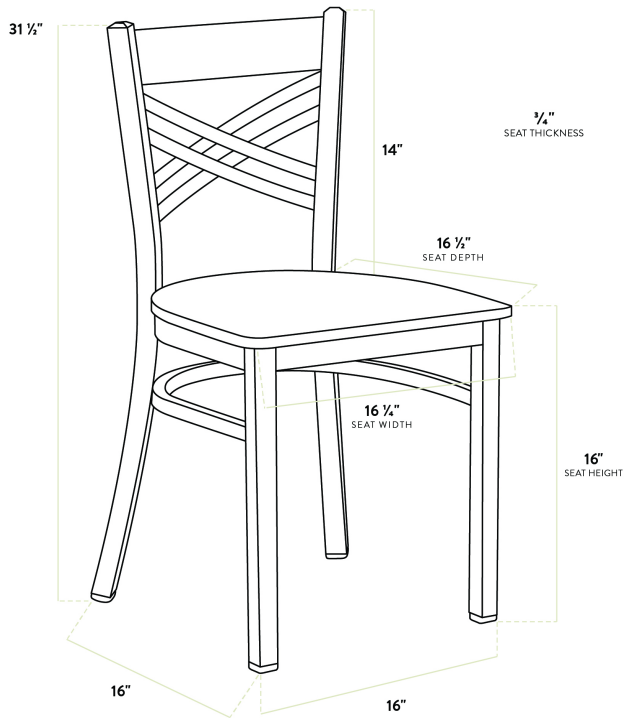

Lancaster Table & Seating Black Finish Cross Back Chair with Black Wood Seat - Detached

#164CMCBWBKKD

Item #: 164CMCBWBKKD Qty: _____

Project: _____

Approval: _____ Date: _____

Features

- Contoured back for exceptional comfort
- Trendy black wood seat brings a simple yet elegant style to any establishment
- Durable steel frame with stain- and smudge-resistant black powder coated finish
- Light weight construction weighs 16 lb. and has a 330 lb. weight capacity
- Ships unassembled to save on shipping costs

Technical Data

Length	16 1/2 Inches
Width	16 1/4 Inches
Height	31 1/2 Inches
Seat Width	16 1/4 Inches
Seat Depth	16 1/2 Inches
Height Style	Standard Height
Seat Height	17 Inches
Arms	Without Arms
Assembled	Assembly Required
Back	With Back

Technical Data

Back Color	Black
Back Material	Metal
Capacity	330 lb.
Finish	Powder-Coated
Frame Color	Black
Frame Material	Metal Steel
Padded Seat	Without Padded Seat
Seat Color	Black
Seat Material	Wood
Seat Thickness	3/4 Inch
Seat Type	Solid
Style	Cross Back
Type	Chairs

Plan View

Notes & Details

Seat your guests in comfort and style with this Lancaster Table & Seating black finish cross back chair with black wood seat. This chair's sleek wood seat combines with its contemporary cross back steel frame to instill a modern look in any location. Plus, since this chair's back is contoured for a customer's back, it will provide comfort while maintaining a distinct appearance.