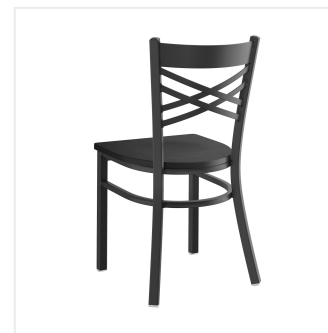

Lancaster Table & Seating Black Finish Cross Back Chair with Black Wood Seat - Detached

#164CMCBWBKKD

Item #: 164CMCBWBKKD Qty: _____

Project: _____

Approval: _____ Date: _____

Features

- Contoured back for exceptional comfort
- Trendy black wood seat brings a simple yet elegant style to any establishment
- Durable steel frame with stain- and smudge-resistant black powder coated finish
- Light weight construction weighs 16 lb. and has a 330 lb. weight capacity
- Ships unassembled to save on shipping costs

Technical Data

Back Color	Black
Back Material	Metal
Capacity	330 lb.
Finish	Powder-Coated
Frame Color	Black
Frame Material	Metal Steel
Padded Seat	Without Padded Seat
Seat Color	Black
Seat Material	Wood
Seat Thickness	3/4 Inch
Seat Type	Solid
Style	Cross Back
Type	Chairs

Plan View

Notes & Details

Seat your guests in comfort and style with this Lancaster Table & Seating black finish cross back chair with black wood seat. This chair's sleek wood seat combines with its contemporary cross back steel frame to instill a modern look in any location. Plus, since this chair's back is contoured for a customer's back, it will provide comfort while maintaining a distinct appearance.

This chair's sturdy steel frame provides unmatched durability in your dining room. It can hold up to 330 lb. of weight thanks to the metal frame and supports under the seat. Additionally, the black powder coating on this chair ensures longevity through everyday wear and tear, resisting strains, scratches, and smudges. It also features a cross back design that gives it a unique visual appeal, making it perfect for either upscale or casual decor. The 3/4" thick black wood seat provides exceptional comfort for your guests, and it's also durable and easy to clean!