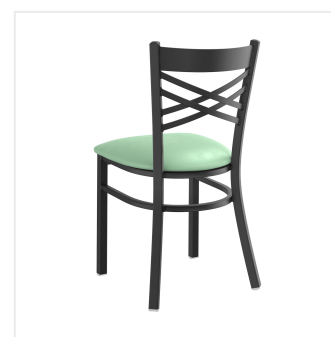

Lancaster Table & Seating Black Finish Cross Back Chair with 2 1/2" Seafoam Vinyl Padded Seat - Detached

#164CMBVSFKD

Item #: 164CMBVSFKD Qty: _____

Project: _____

Approval: _____ Date: _____

Features

- Contoured back for exceptional comfort
- Soft 2 1/2" thick vinyl padded cushion
- Durable steel frame with stain- and smudge-resistant black powder coated finish
- Light weight construction weighs 16 lb. and has a 330 lb. weight capacity
- Ships unassembled to save on shipping costs

Technical Data

Back Color	Black
Back Material	Metal
Capacity	330 lb.
Finish	Powder-Coated
Frame Color	Black
Frame Material	Metal Steel
Padded Seat	With Padded Seat
Seat Color	Green
Seat Material	Vinyl
Seat Thickness	2 1/2 Inches
Seat Type	Solid
Style	Cross Back
Type	Chairs

Plan View

Notes & Details

Seat your guests in comfort and style with this Lancaster Table & Seating black finish cross back chair with 2 1/2" seafoam vinyl padded seat. This chair's sleek padded seat combines with its contemporary cross back steel frame to instill a modern look in any location. Plus, since this chair's back is contoured for a customer's back, it will provide comfort while maintaining a distinct appearance.

This chair's sturdy steel frame provides unmatched durability in your dining room. It can hold up to 330 lb. of weight thanks to the metal frame and supports under the seat. Additionally, the black powder coating on this chair ensures longevity through everyday wear and tear, resisting strains, scratches, and smudges. It also features a cross back design that gives it a unique visual appeal, making it perfect for either upscale or casual decor. The 2 1/2" thick seafoam vinyl padded seat provides exceptional comfort for your guests, and it's also durable and easy to clean! It is made with fire-retardant foam for added safety.