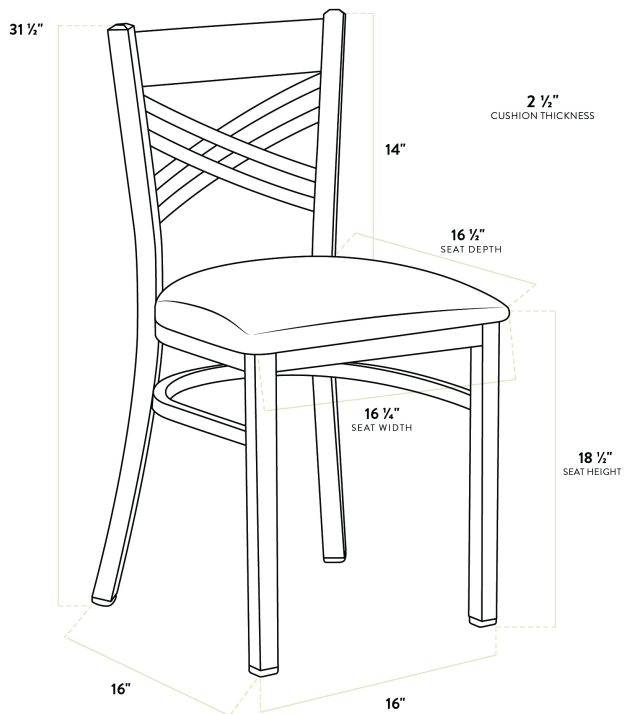

Lancaster Table & Seating Black Finish Cross Back Chair with 2 1/2" Seafoam Vinyl Padded Seat - Detached

#164CMBVSFKD

Item #: 164CMBVSFKD Qty: _____

Project: _____

Approval: _____ Date: _____

Features

- Contoured back for exceptional comfort
- Soft 2 1/2" thick vinyl padded cushion
- Durable steel frame with stain- and smudge-resistant black powder coated finish
- Light weight construction weighs 16 lb. and has a 330 lb. weight capacity
- Ships unassembled to save on shipping costs

Technical Data

Length	16 1/2 Inches
Width	16 1/4 Inches
Height	31 1/2 Inches
Seat Width	16 1/4 Inches
Seat Depth	16 1/2 Inches
Height Style	Standard Height
Seat Height	17 Inches
Arms	Without Arms
Assembled	Assembly Required
Back	With Back

Technical Data

Back Color	Black
Back Material	Metal
Capacity	330 lb.
Finish	Powder-Coated
Frame Color	Black
Frame Material	Metal Steel
Padded Seat	With Padded Seat
Seat Color	Green
Seat Material	Vinyl
Seat Thickness	2 1/2 Inches
Seat Type	Solid
Style	Cross Back
Type	Chairs

Plan View

Notes & Details

Seat your guests in comfort and style with this Lancaster Table & Seating black finish cross back chair with 2 1/2" seafoam vinyl padded seat. This chair's sleek padded seat combines with its contemporary cross back steel frame to instill a modern look in any location. Plus, since this chair's back is contoured for a customer's back, it will provide comfort while maintaining a distinct appearance.