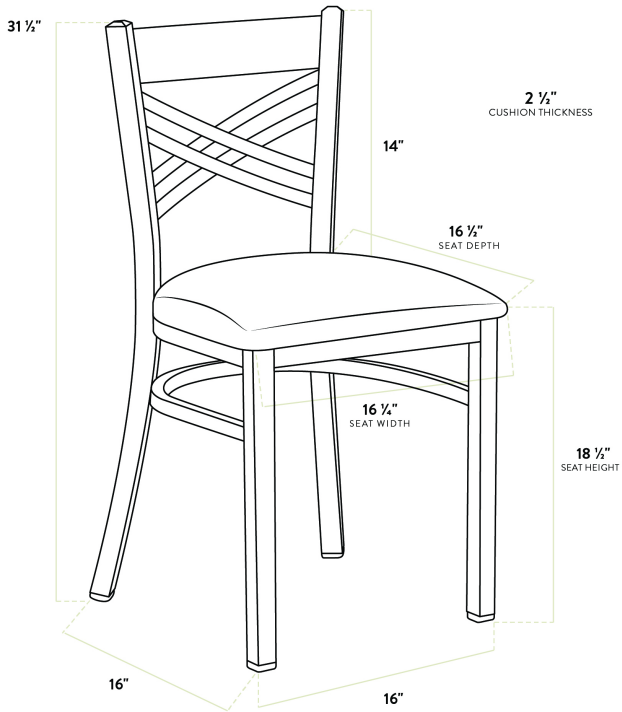

Technical Data

Back Color	Black
Back Material	Metal
Capacity	330 lb.
Finish	Powder-Coated
Frame Color	Black
Frame Material	Metal Steel
Padded Seat	With Padded Seat
Seat Color	Brown
Seat Material	Vinyl
Seat Thickness	2 1/2 Inches
Seat Type	Solid
Style	Cross Back
Type	Chairs
Usage	Indoor

Plan View