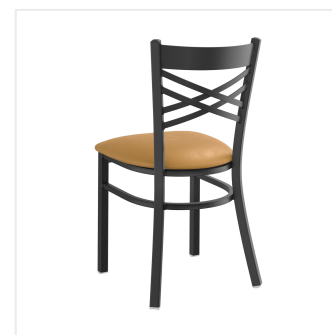

## Lancaster Table & Seating Black Finish Cross Back Chair with 2 1/2" Light Brown Vinyl Padded Seat - Assembled

#164CMCBVLBAS

Item #: 164CMCBVLBAS Qty: \_\_\_\_\_

Project: \_\_\_\_\_

Approval: \_\_\_\_\_ Date: \_\_\_\_\_

### Features

- Contoured back for exceptional comfort
- Soft 2 1/2" thick vinyl padded cushion
- Durable steel frame with stain- and smudge-resistant black powder coated finish
- Light weight construction weighs 16 lb. and has a 330 lb. weight capacity
- Conveniently ships fully assembled for immediate use

## Technical Data

Back Color	Black
Back Material	Metal
Capacity	330 lb.
Finish	Powder-Coated
Frame Color	Black
Frame Material	Metal Steel
Padded Seat	With Padded Seat
Seat Color	Brown
Seat Material	Vinyl
Seat Thickness	2 1/2 Inches
Seat Type	Solid
Style	Cross Back
Type	Chairs
Usage	Indoor

## Notes & Details

---

Seat your guests in comfort and style with this Lancaster Table & Seating black finish cross back chair with 2 1/2" light brown vinyl padded seat. This chair's sleek padded seat combines with its contemporary cross back steel frame to instill a modern look in any location. Plus, since this chair's back is contoured for a customer's back, it will provide comfort while maintaining a distinct appearance.