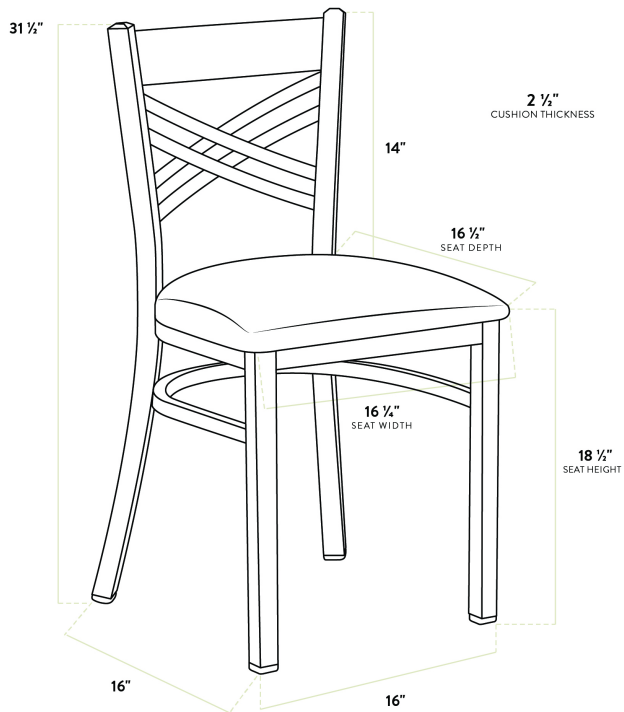

Lancaster Table & Seating Black Finish Cross Back Chair with 2 1/2" Burgundy Vinyl Padded Seat - Assembled

#164CMCBVBGAS

Item #: 164CMCBVBGAS Qty: _____

Project: _____

Approval: _____ Date: _____

Features

- Contoured back for exceptional comfort
- Soft 2 1/2" thick vinyl padded cushion
- Durable steel frame with stain- and smudge-resistant black powder coated finish
- Light weight construction weighs 16 lb. and has a 330 lb. weight capacity
- Conveniently ships fully assembled for immediate use

Certifications

Fully Assembled

Technical Data

Length	16 1/2 Inches
Width	16 1/4 Inches
Height	31 1/2 Inches
Seat Width	16 1/4 Inches
Seat Depth	16 1/2 Inches
Height Style	Standard Height
Seat Height	17 Inches
Arms	Without Arms
Assembled	Fully Assembled
Back	With Back

Technical Data

Back Color	Black
Back Material	Metal
Capacity	330 lb.
Finish	Powder-Coated
Frame Color	Black
Frame Material	Metal Steel
Padded Seat	With Padded Seat
Seat Color	Burgundy
Seat Material	Vinyl
Seat Thickness	2 1/2 Inches
Seat Type	Solid
Style	Cross Back
Type	Chairs
Usage	Indoor

Plan View

Notes & Details

Seat your guests in comfort and style with this Lancaster Table & Seating black finish cross back chair with 2 1/2" burgundy vinyl padded seat. This chair's sleek padded seat combines with its contemporary cross back steel frame to instill a modern look in any location. Plus, since this chair's back is contoured for a customer's back, it will provide comfort while maintaining a distinct appearance.