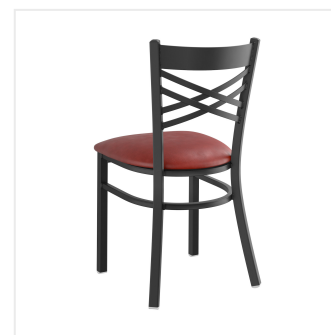

Lancaster Table & Seating Black Finish Cross Back Chair with 2 1/2" Burgundy Vinyl Padded Seat - Assembled

#164CMCBVBGAS

Item #: 164CMCBVBGAS Qty: _____

Project: _____

Approval: _____ Date: _____

Features

- Contoured back for exceptional comfort
- Soft 2 1/2" thick vinyl padded cushion
- Durable steel frame with stain- and smudge-resistant black powder coated finish
- Light weight construction weighs 16 lb. and has a 330 lb. weight capacity
- Conveniently ships fully assembled for immediate use

Technical Data

Back Color	Black
Back Material	Metal
Capacity	330 lb.
Finish	Powder-Coated
Frame Color	Black
Frame Material	Metal Steel
Padded Seat	With Padded Seat
Seat Color	Burgundy
Seat Material	Vinyl
Seat Thickness	2 1/2 Inches
Seat Type	Solid
Style	Cross Back
Type	Chairs
Usage	Indoor

Plan View

Notes & Details

Seat your guests in comfort and style with this Lancaster Table & Seating black finish cross back chair with 2 1/2" burgundy vinyl padded seat. This chair's sleek padded seat combines with its contemporary cross back steel frame to instill a modern look in any location. Plus, since this chair's back is contoured for a customer's back, it will provide comfort while maintaining a distinct appearance.

This chair's sturdy steel frame provides unmatched durability in your dining room. It can hold up to 330 lb. of weight thanks to the metal frame and supports under the seat. Additionally, the black powder coating on this chair ensures longevity through everyday wear and tear, resisting strains, scratches, and smudges. It also features a cross back design that gives it a unique visual appeal, making it perfect for either upscale or casual decor. The 2 1/2" thick burgundy vinyl padded seat provides exceptional comfort for your guests, and it's also durable and easy to clean! It is made with fire-retardant foam for added safety.