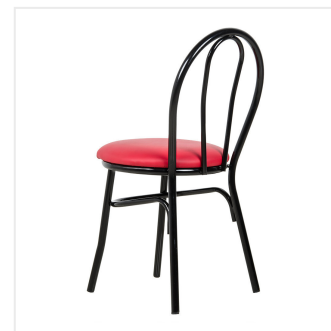

Lancaster Table & Seating Hairpin Chair with Red Vinyl Seat - Detached Seat

#164CHPBVRDKD

Item #: 164CHPBVRDKD Qty: _____

Project: _____

Approval: _____ Date: _____

Features

- Unique hairpin back design adds style to any setting
- Vinyl seat for exceptional comfort and support
- Durable steel frame with black powder coated finish
- Light weight construction for easy maneuverability
- Glides help protect floors from scratches and scuffs

Technical Data

Width	17 Inches
Depth	17 1/2 Inches
Height	34 1/2 Inches
Height Style	Standard Height
Seat Height	19 Inches
Seat Diameter	17 Inches
Arms	Without Arms
Assembled	Assembly Required
Back	With Back
Back Color	Black

Technical Data

Back Material	Metal
Capacity	300 lb.
Cushion Thickness	1 1/4 Inches
Finish	Powder-Coated
Frame Color	Black
Frame Material	Metal Steel
Padded Seat	With Padded Seat
Seat Color	Red
Seat Material	Vinyl
Seat Type	Solid
Style	Hairpin Side Chair
Type	Chairs
Usage	Indoor

Notes & Details

Seat your guests in comfort and style with this Lancaster Table & Seating hairpin chair with red vinyl seat. This chair's sleek padded seat combines with its attractive steel frame to add a timeless look to any indoor dining area. Its reliable design ensures you'll be using this chair in your restaurant or cafe for years to come. Plus, the chair's hairpin back will provide comfort while maintaining a distinct appearance.