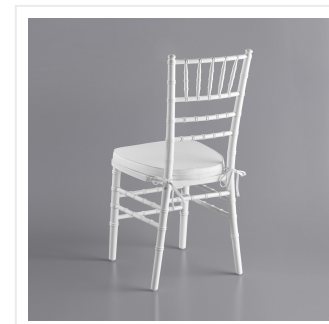

## Lancaster Table & Seating White Wood Chiavari Chair with White Cushion

#164CHIAVWHWH

Item #: 164CHIAVWHWH Qty: \_\_\_\_\_

Project: \_\_\_\_\_

Approval: \_\_\_\_\_ Date: \_\_\_\_\_

### Features

- Elegant Italian "Chiavari" design with a 1 3/4" thick polyurethane sponge cushion
- Durable wood construction with polished white finish
- Leg cross bracing improves stability
- Highly portable and easy to store
- 400 lb. capacity

## Technical Data

|                |                   |
|----------------|-------------------|
| Features       | Stackable         |
| Frame Color    | White             |
| Frame Material | Wood              |
| Padded Seat    | With Padded Seat  |
| Seat Color     | White             |
| Seat Material  | Polyurethane      |
| Seat Type      | Solid             |
| Shape          | Square            |
| Style          | Chiavari          |
| Type           | Chairs            |
| Usage          | Indoor<br>Outdoor |

## Notes & Details

Add elegant style to any banquet, wedding, or special event with this Lancaster Table & Seating stackable white Chiavari chair with white cushion! Featuring a classic Italian design and a beautiful polished white finish, this wooden chair has the convenience of a stackable, portable chair without sacrificing sophistication, making it the ideal choice for caterers.