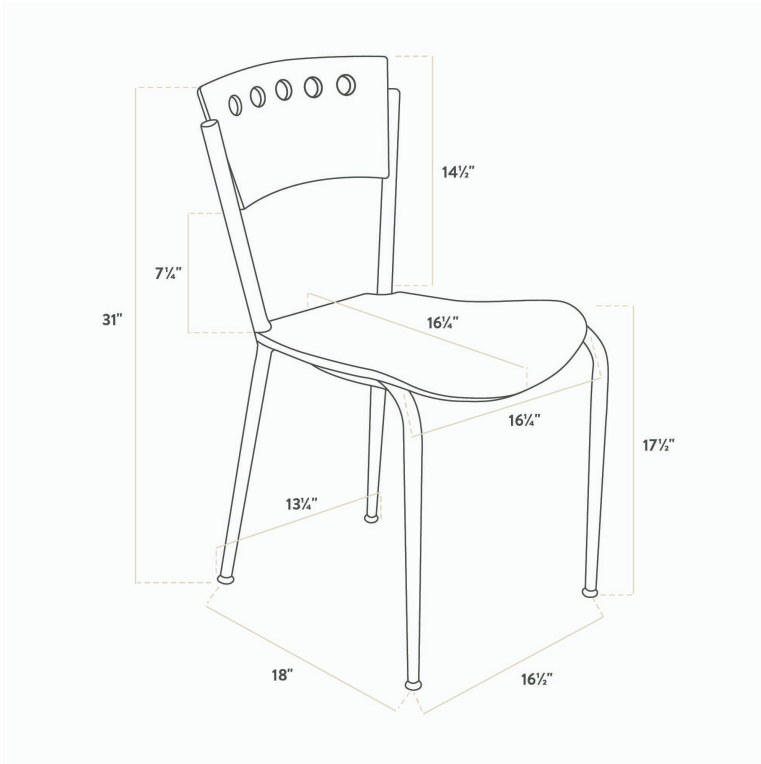

Technical Data

Back Color	Brown
Back Material	Mahogany Wood
Capacity	330 lb.
Finish	Powder-Coated
Frame Color	Silver
Frame Material	Metal Steel
Padded Seat	Without Padded Seat
Seat Color	Brown
Seat Material	Wood
Seat Type	Solid
Style	Cafe
Type	Chairs
Usage	Indoor

Plan View