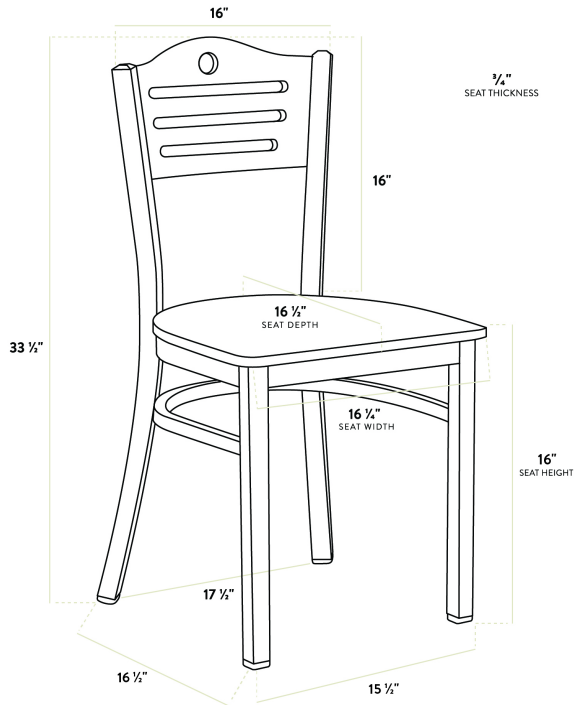

Lancaster Table & Seating Black Finish Bistro Chair with Natural Wood Seat and Back - Detached Seat

#164CBSNWNTKD

Item #: 164CBSNWNTKD Qty: _____

Project: _____

Approval: _____ Date: _____

Features

- Contoured back for exceptional comfort
- Natural wood seat brings a contemporary style to your establishment
- Durable steel frame with stain- and smudge-resistant black powder coated finish
- Light weight construction weighs 14 lb. and has a 330 lb. weight capacity
- Ships unassembled to save on shipping costs

Technical Data

Width	17 1/2 Inches
Depth	16 1/2 Inches
Height	33 1/2 Inches
Seat Width	16 1/4 Inches
Seat Depth	16 1/2 Inches
Height Style	Standard Height
Seat Height	18 1/2 Inches
Arms	Without Arms
Assembled	Assembly Required
Back	With Back

Technical Data

Back Color	Beige
Back Material	Wood
Capacity	330 lb.
Finish	Powder-Coated
Frame Color	Black
Frame Material	Metal Steel
Padded Seat	Without Padded Seat
Seat Color	Brown
Seat Material	Wood
Seat Thickness	3/4 Inch
Seat Type	Solid
Style	Ladder Back
Type	Chairs

Plan View

Notes & Details

Seat your guests in comfort and style with this Lancaster Table & Seating black finish bistro chair with natural wood seat and back. This chair's stylish back and wood seat combine with its modern steel frame to instill a unique look in any location. Plus, since this chair's back is contoured for a customer's back, it will provide comfort while maintaining a distinct appearance.