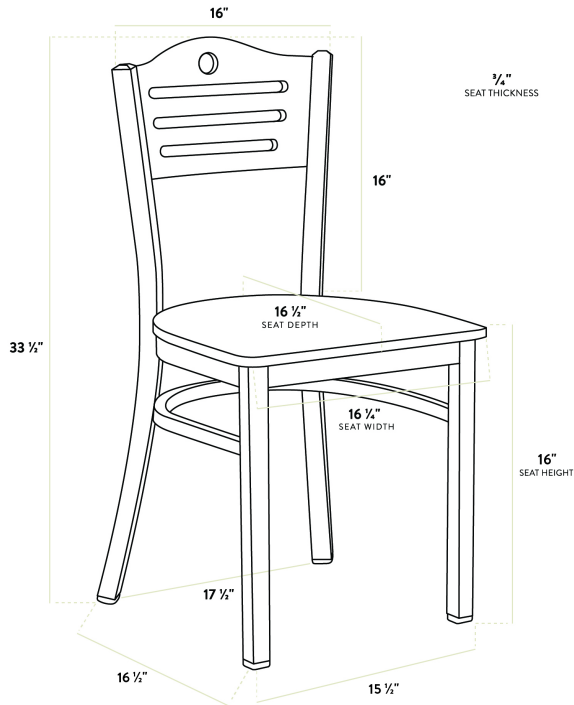

Lancaster Table & Seating Black Finish Bistro Chair with Natural Wood Seat and Back - Assembled

#164CBSNWNTAS

Item #: 164CBSNWNTAS Qty: _____

Project: _____

Approval: _____ Date: _____

Features

- Contoured back for exceptional comfort
- Natural wood seat brings a contemporary style to your establishment
- Durable steel frame with stain- and smudge-resistant black powder coated finish
- Light weight construction weighs 14 lb. and has a 330 lb. weight capacity
- Ships assembled for immediate use

Certifications

Fully Assembled

Technical Data

Width	17 1/2 Inches
Depth	16 1/2 Inches
Height	33 1/2 Inches
Seat Width	16 1/4 Inches
Seat Depth	16 1/2 Inches
Height Style	Standard Height
Seat Height	18 1/2 Inches
Arms	Without Arms
Assembled	Fully Assembled
Back	With Back

Technical Data

Back Color	Beige
Back Material	Wood
Capacity	330 lb.
Finish	Powder-Coated
Frame Color	Black
Frame Material	Metal Steel
Padded Seat	Without Padded Seat
Seat Color	Brown
Seat Material	Wood
Seat Thickness	3/4 Inch
Seat Type	Solid
Style	Ladder Back
Type	Chairs

Plan View

Notes & Details

Seat your guests in comfort and style with this Lancaster Table & Seating black finish bistro chair with natural wood seat and back. This chair's stylish back and wood seat combine with its modern steel frame to instill a unique look in any location. Plus, since this chair's back is contoured for a customer's back, it will provide comfort while maintaining a distinct appearance.