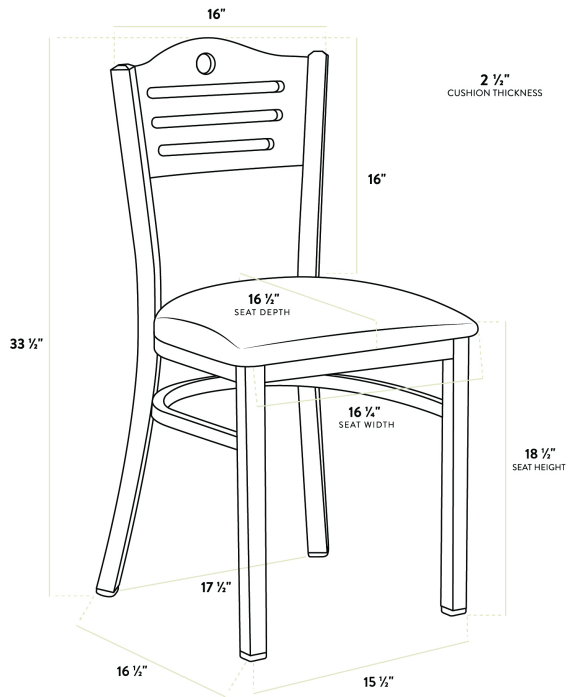

Technical Data

Back Color	Beige
Back Material	Wood
Capacity	330 lb.
Finish	Powder-Coated
Frame Color	Black
Frame Material	Metal Steel
Padded Seat	With Padded Seat
Seat Color	Red
Seat Material	Vinyl
Seat Thickness	2 1/2 Inches
Seat Type	Solid
Style	Ladder Back
Type	Chairs

Plan View