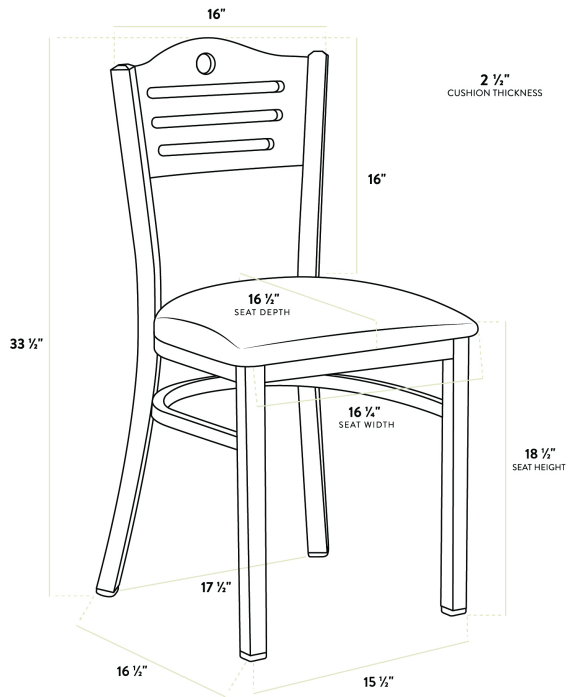

Technical Data

Back Color	Beige
Back Material	Wood
Capacity	330 lb.
Finish	Powder-Coated
Frame Color	Black
Frame Material	Metal Steel
Padded Seat	With Padded Seat
Seat Color	Brown
Seat Material	Vinyl
Seat Thickness	2 1/2 Inches
Seat Type	Solid
Style	Ladder Back
Type	Chairs

Plan View