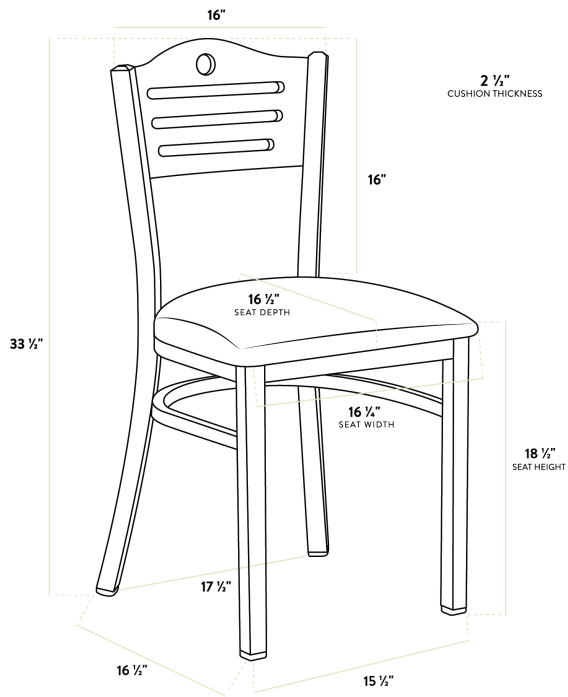

- Contoured back for exceptional comfort
- Soft 2 1/2" thick vinyl padded cushion
- Durable steel frame with stain- and smudge-resistant black powder coated finish
- Light weight construction weighs 14 lb. and has a 330 lb. weight capacity
- Ships assembled for immediate use

Certifications

Fully Assembled

Technical Data

Width	17 1/2 Inches
Depth	16 1/2 Inches
Height	33 1/2 Inches
Seat Width	16 1/4 Inches
Seat Depth	16 1/2 Inches
Height Style	Standard Height
Seat Height	18 1/2 Inches
Arms	Without Arms
Back	With Back
Back Color	Beige

Technical Data

Back Material	Wood
Capacity	330 lb.
Finish	Powder-Coated
Frame Color	Black
Frame Material	Metal Steel
Padded Seat	With Padded Seat
Seat Color	Brown
Seat Material	Vinyl
Seat Thickness	2 1/2 Inches
Seat Type	Solid
Style	Ladder Back
Type	Chairs

Plan View

Notes & Details

Seat your guests in comfort and style with this Lancaster Table & Seating black finish bistro chair with 2 1/2" light brown vinyl padded seat and natural wood back. This chair's stylish back and padded seat combine with its modern steel frame to instill a unique look in any location. Plus, since this chair's back is contoured for a customer's back, it will provide comfort while maintaining a distinct appearance.