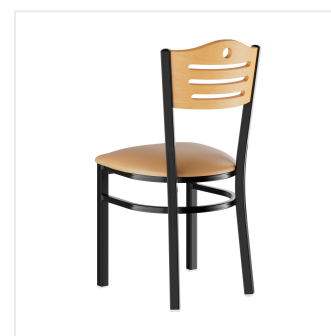

Lancaster Table & Seating Black Finish Side Chair with Light Brown Vinyl Seat and Natural Wood Back - Assembled

#164CBSNVLBAS

Item #: 164CBSNVLBAS Qty: _____

Project: _____

Approval: _____ Date: _____

Features

- Contoured back for exceptional comfort
- Soft 2 1/2" thick vinyl padded cushion
- Durable steel frame with stain- and smudge-resistant black powder coated finish
- Light weight construction weighs 14 lb. and has a 330 lb. weight capacity
- Ships assembled for immediate use

Plan View

Notes & Details

Seat your guests in comfort and style with this Lancaster Table & Seating black finish side bar stool with 2 1/2" navy vinyl padded seat and mahogany wood back. This bar stool's stylish back and padded seat combine with its modern steel frame to instill a unique look in any location. Plus, since this bar stool's back is contoured for a customer's back, it will provide comfort while maintaining a distinct appearance.

This bar stool's sturdy steel frame provides unmatched durability in your dining room. It can hold up to 330 lb. of weight thanks to the steel frame and supports under the seat. Additionally, the black powder coating on this bar stool ensures longevity through everyday wear and tear, resisting stains, scratches, and smudges. It features a style back with attractive slats and a cutout hole, which gives it a unique visual appeal. Plus, the bar stool's armless design is less restrictive and allows guests to socialize freely. The 2 1/2" thick navy vinyl padded seat provides exceptional comfort for your guests, and it's also durable and easy to clean! It is made with fire-retardant foam for added safety.