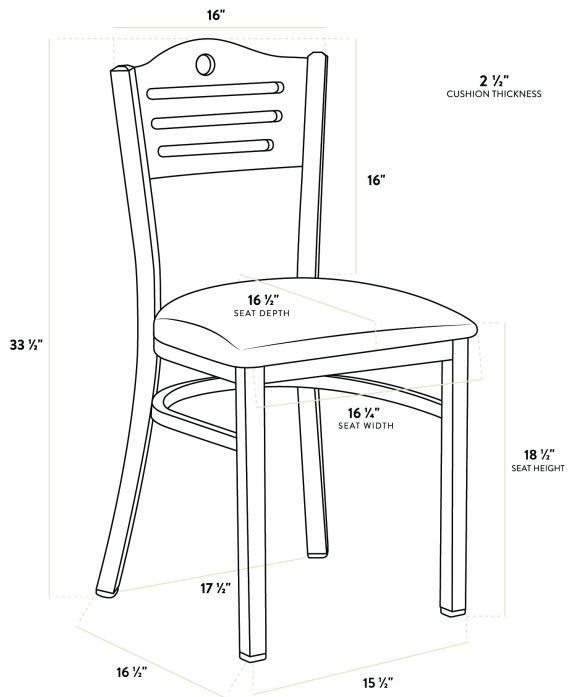

- Contoured back for exceptional comfort
- Soft 2 1/2" thick vinyl padded cushion
- Durable steel frame with stain- and smudge-resistant black powder coated finish
- Light weight construction weighs 14 lb. and has a 330 lb. weight capacity
- Ships assembled for immediate use

Certifications

Technical Data

Width	17 1/2 Inches
Depth	16 1/2 Inches
Height	33 1/2 Inches
Seat Width	16 1/4 Inches
Seat Depth	16 1/2 Inches
Height Style	Standard Height
Seat Height	18 1/2 Inches
Arms	Without Arms
Assembly Options	Fully Assembled
Back	With Back

Technical Data

Back Color	Beige
Back Material	Wood
Capacity	330 lb.
Finish	Powder-Coated
Frame Color	Black
Frame Material	Metal Steel
Padded Seat	With Padded Seat
Seat Color	Brown
Seat Material	Vinyl
Seat Thickness	2 1/2 Inches
Seat Type	Solid
Style	Ladder Back
Type	Chairs

Plan View

Notes & Details

Seat your guests in comfort and style with this Lancaster Table & Seating black finish side bar stool with 2 1/2" navy vinyl padded seat and mahogany wood back. This bar stool's stylish back and padded seat combine with its modern steel frame to instill a unique look in any location. Plus, since this bar stool's back is contoured for a customer's back, it will provide comfort while maintaining a distinct appearance.