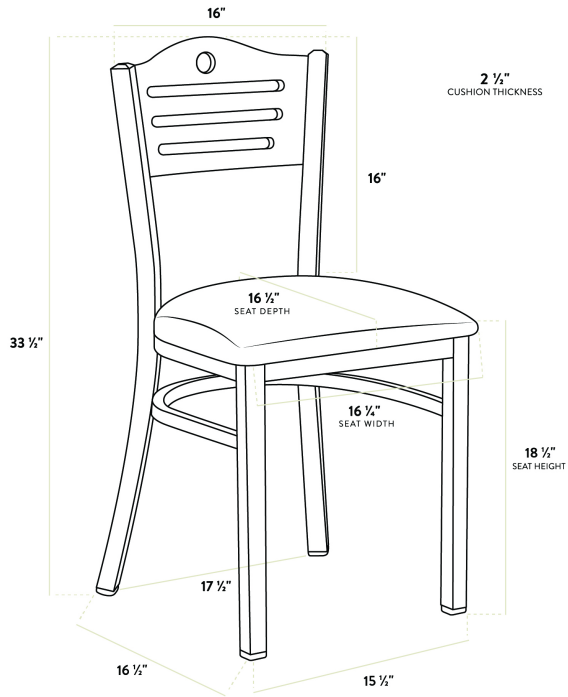

Technical Data

Back Color	Beige
Back Material	Wood
Capacity	330 lb.
Finish	Powder-Coated
Frame Color	Black
Frame Material	Metal
Padded Seat	With Padded Seat
Seat Color	Black
Seat Material	Vinyl
Seat Thickness	2 1/2 Inches
Seat Type	Solid
Style	Ladder Back
Type	Chairs
Usage	Indoor

Plan View