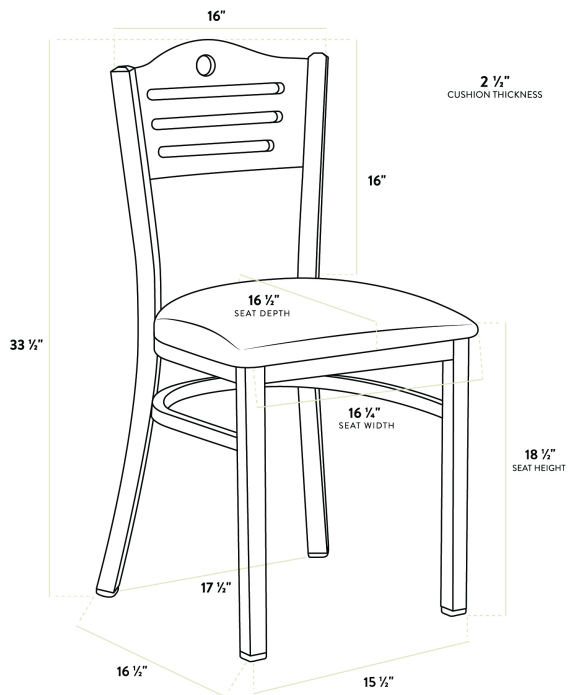

Technical Data

Back Color	Beige
Back Material	Wood
Capacity	330 lb.
Finish	Powder-Coated
Frame Color	Black
Frame Material	Metal
Padded Seat	With Padded Seat
Seat Color	Burgundy
Seat Material	Vinyl
Seat Thickness	2 1/2 Inches
Seat Type	Solid
Style	Ladder Back
Type	Chairs

Plan View