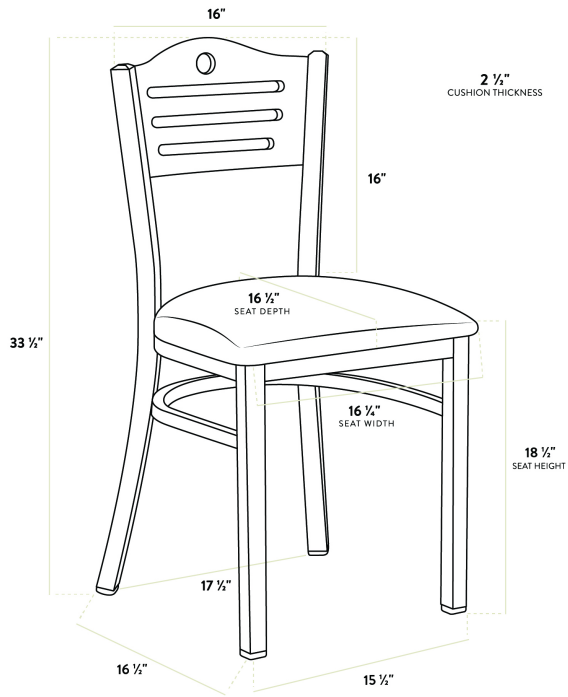

- Contoured back for exceptional comfort
- Soft 2 1/2" thick vinyl padded cushion
- Durable steel frame with stain- and smudge-resistant black powder coated finish
- Light weight construction weighs 14 lb. and has a 330 lb. weight capacity
- Ships assembled for immediate use

Certifications

Fully Assembled

Technical Data

Width	17 1/2 Inches
Depth	16 1/2 Inches
Height	33 1/2 Inches
Seat Width	16 1/4 Inches
Seat Depth	16 1/2 Inches
Height Style	Standard Height
Seat Height	18 1/2 Inches
Arms	Without Arms
Back	With Back
Back Color	Beige

Technical Data

Back Material	Wood
Capacity	330 lb.
Finish	Powder-Coated
Frame Color	Black
Frame Material	Metal
Padded Seat	With Padded Seat
Seat Color	Burgundy
Seat Material	Vinyl
Seat Thickness	2 1/2 Inches
Seat Type	Solid
Style	Ladder Back
Type	Chairs

Plan View

Notes & Details

Seat your guests in comfort and style with this Lancaster Table & Seating black finish bistro chair with 2 1/2" burgundy vinyl padded seat and natural wood back. This chair's stylish back and padded seat combine with its modern steel frame to instill a unique look in any location. Plus, since this chair's back is contoured for a customer's back, it will provide comfort while maintaining a distinct appearance.