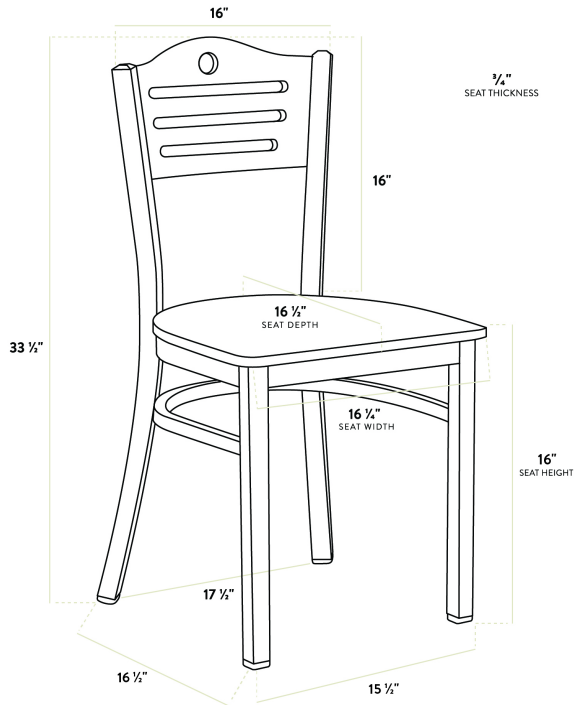

Lancaster Table & Seating Black Finish Bistro Chair with Mahogany Wood Seat and Back - Detached Seat

#164CBSMWMHKD

Item #: 164CBSMWMHKD Qty: _____
 Project: _____
 Approval: _____ Date: _____

Features

- Contoured back for exceptional comfort
- Mahogany wood seat brings a contemporary style to your establishment
- Durable steel frame with stain- and smudge-resistant black powder coated finish
- Light weight construction weighs 14 lb. and has a 330 lb. weight capacity
- Ships unassembled to save on shipping costs

Technical Data

Width	17 1/2 Inches
Depth	16 1/2 Inches
Height	33 1/2 Inches
Seat Width	16 1/4 Inches
Seat Depth	16 1/2 Inches
Height Style	Standard Height
Seat Height	18 1/2 Inches
Arms	Without Arms
Assembled	Assembly Required
Back	With Back

Technical Data

Back Color	Brown
Back Material	Mahogany Wood
Capacity	330 lb.
Finish	Powder-Coated
Frame Color	Black
Frame Material	Metal
Padded Seat	Without Padded Seat
Seat Color	Brown
Seat Material	Wood
Seat Thickness	3/4 Inch
Seat Type	Solid
Style	Ladder Back
Type	Chairs

Plan View

Notes & Details

Seat your guests in comfort and style with this Lancaster Table & Seating black finish bistro chair with mahogany wood seat and back. This chair's stylish back and wood seat combine with its modern steel frame to instill a unique look in any location. Plus, since this chair's back is contoured for a customer's back, it will provide comfort while maintaining a distinct appearance.