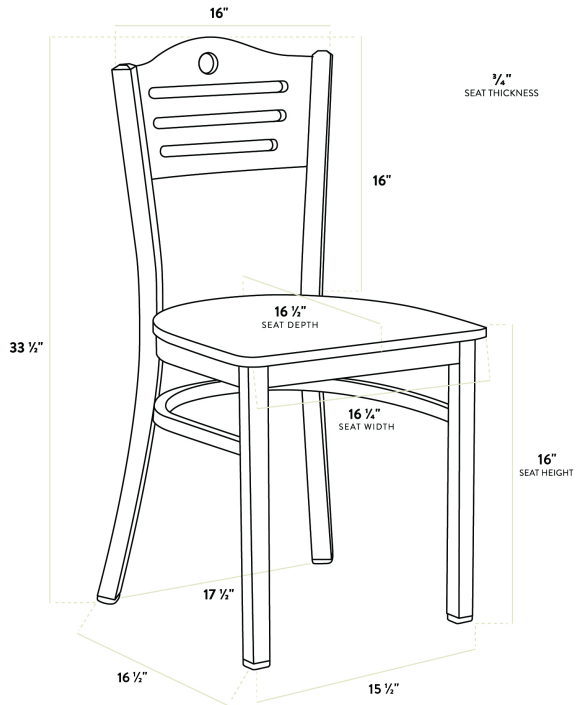

Technical Data

Back Color	Brown
Back Material	Mahogany Wood
Capacity	330 lb.
Finish	Powder-Coated
Frame Color	Black
Frame Material	Metal
Padded Seat	Without Padded Seat
Seat Color	Brown
Seat Material	Wood
Seat Thickness	3/4 Inch
Seat Type	Solid
Style	Ladder Back
Type	Chairs

Plan View