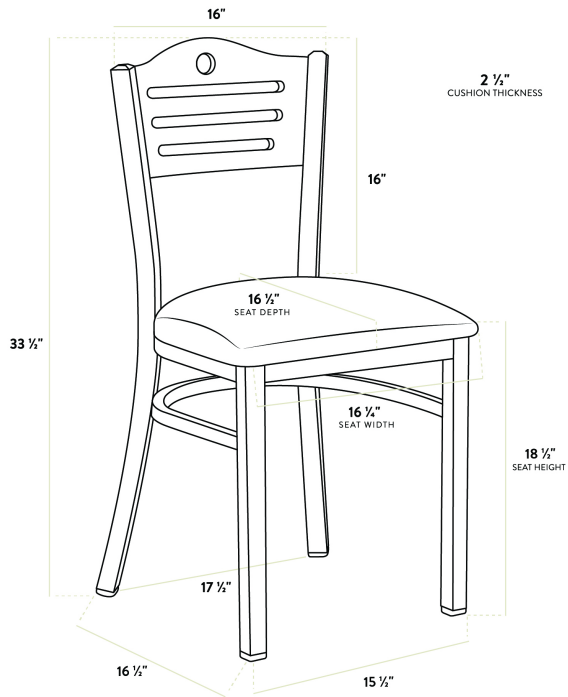

Technical Data

Back Color	Brown
Back Material	Mahogany Wood
Capacity	330 lb.
Finish	Powder-Coated
Frame Color	Black
Frame Material	Metal
Padded Seat	With Padded Seat
Seat Color	Red
Seat Material	Vinyl
Seat Thickness	2 1/2 Inches
Seat Type	Solid
Style	Ladder Back
Type	Chairs

Plan View