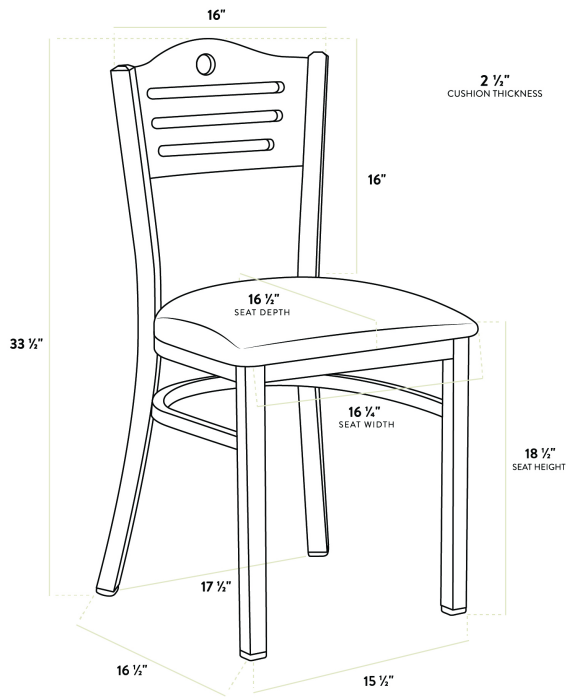

Lancaster Table & Seating Black Finish Bistro Chair with Red Vinyl Seat and Mahogany Wood Back - Assembled

#164CBSMVRDAS

Item #: 164CBSMVRDAS Qty: _____

Project: _____

Approval: _____ Date: _____

Features

- Contoured back for exceptional comfort
- Soft 2 1/2" thick vinyl padded cushion
- Durable steel frame with stain- and smudge-resistant black powder coated finish
- Light weight construction weighs 14 lb. and has a 330 lb. weight capacity
- Ships assembled for immediate use

Certifications

Fully Assembled

Technical Data

Width	17 1/2 Inches
Depth	16 1/2 Inches
Height	33 1/2 Inches
Seat Width	16 1/4 Inches
Seat Depth	16 1/2 Inches
Height Style	Standard Height
Seat Height	18 1/2 Inches
Arms	Without Arms
Back	With Back
Back Color	Brown

Technical Data

Back Material	Mahogany Wood
Capacity	330 lb.
Finish	Powder-Coated
Frame Color	Black
Frame Material	Metal
Padded Seat	With Padded Seat
Seat Color	Red
Seat Material	Vinyl
Seat Thickness	2 1/2 Inches
Seat Type	Solid
Style	Ladder Back
Type	Chairs

Plan View

Notes & Details

Seat your guests in comfort and style with this Lancaster Table & Seating black finish bistro chair with 2 1/2" red vinyl padded seat and mahogany wood back. This chair's stylish back and padded seat combine with its modern steel frame to instill a unique look in any location. Plus, since this chair's back is contoured for a customer's back, it will provide comfort while maintaining a distinct appearance.