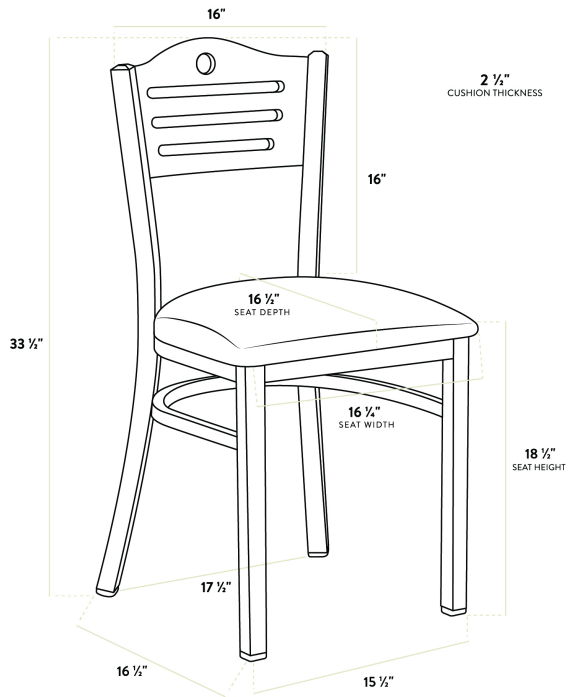

Technical Data

Back Color	Brown
Back Material	Mahogany Wood
Capacity	330 lb.
Finish	Powder-Coated
Frame Color	Black
Frame Material	Metal
Padded Seat	With Padded Seat
Seat Color	Blue
Seat Material	Vinyl
Seat Thickness	2 1/2 Inches
Seat Type	Solid
Style	Ladder Back
Type	Chairs

Plan View