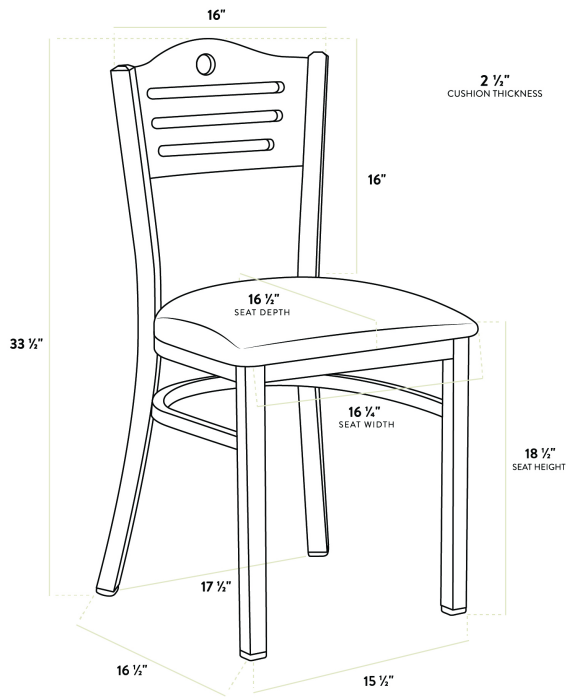

- Contoured back for exceptional comfort
- Soft 2 1/2" thick vinyl padded cushion
- Durable steel frame with stain- and smudge-resistant black powder coated finish
- Light weight construction weighs 14 lb. and has a 330 lb. weight capacity
- Ships assembled for immediate use

Certifications

Fully Assembled

Technical Data

Width	17 1/2 Inches
Depth	16 1/2 Inches
Height	33 1/2 Inches
Seat Width	16 1/4 Inches
Seat Depth	16 1/2 Inches
Height Style	Standard Height
Seat Height	18 1/2 Inches
Arms	Without Arms
Back	With Back
Back Color	Brown

Technical Data

Back Material	Mahogany Wood
Capacity	330 lb.
Finish	Powder-Coated
Frame Color	Black
Frame Material	Metal
Padded Seat	With Padded Seat
Seat Color	Blue
Seat Material	Vinyl
Seat Thickness	2 1/2 Inches
Seat Type	Solid
Style	Ladder Back
Type	Chairs

Plan View

Notes & Details

Seat your guests in comfort and style with this Lancaster Table & Seating black finish bistro chair with 2 1/2" navy vinyl padded seat and mahogany wood back. This chair's stylish back and padded seat combine with its modern steel frame to instill a unique look in any location. Plus, since this chair's back is contoured for a customer's back, it will provide comfort while maintaining a distinct appearance.