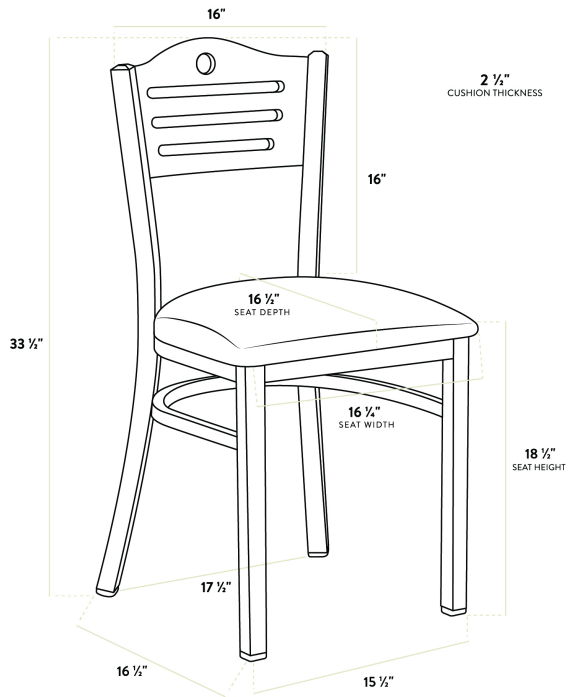

Technical Data

Back Color	Brown
Back Material	Mahogany Wood
Capacity	330 lb.
Finish	Powder-Coated
Frame Color	Black
Frame Material	Metal
Padded Seat	With Padded Seat
Seat Color	Brown
Seat Material	Vinyl
Seat Thickness	2 1/2 Inches
Seat Type	Solid
Style	Ladder Back
Type	Chairs

Plan View