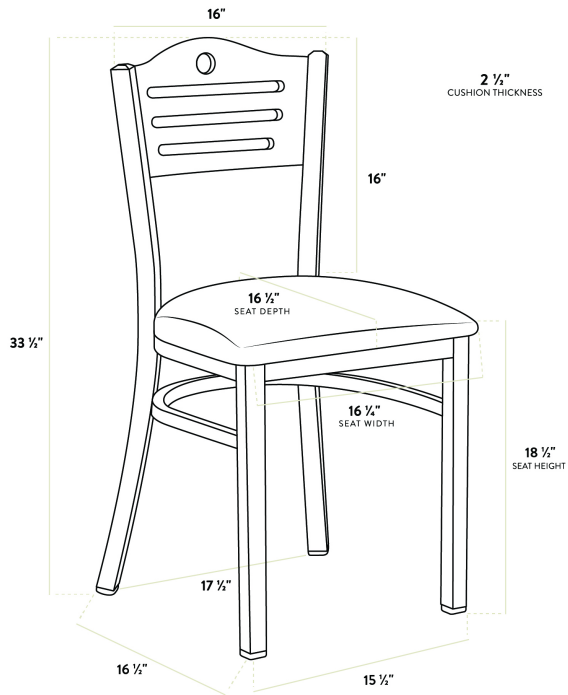

Technical Data

Back Color	Brown
Back Material	Mahogany Wood
Capacity	330 lb.
Finish	Powder-Coated
Frame Color	Black
Frame Material	Metal
Padded Seat	With Padded Seat
Seat Color	Black
Seat Material	Vinyl
Seat Thickness	2 1/2 Inches
Seat Type	Solid
Style	Ladder Back
Type	Chairs
Usage	Indoor

Plan View