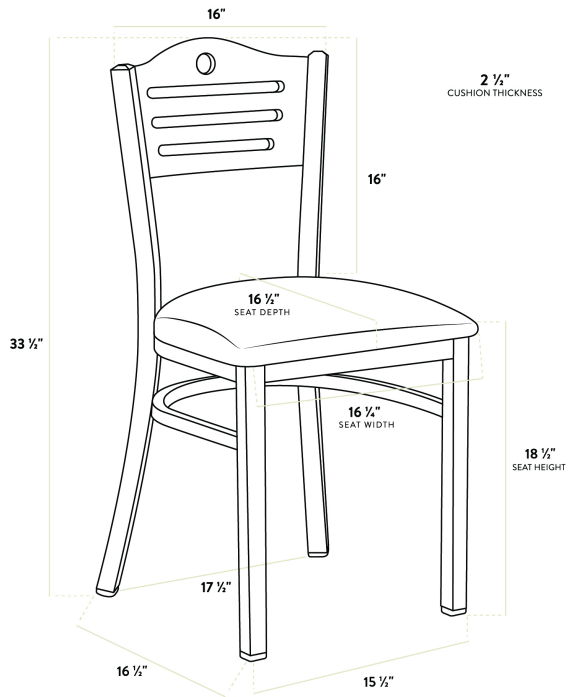

Technical Data

Back Color	Brown
Back Material	Mahogany Wood
Capacity	330 lb.
Finish	Powder-Coated
Frame Color	Black
Frame Material	Metal
Padded Seat	With Padded Seat
Seat Color	Burgundy
Seat Material	Vinyl
Seat Thickness	2 1/2 Inches
Seat Type	Solid
Style	Ladder Back
Type	Chairs

Plan View