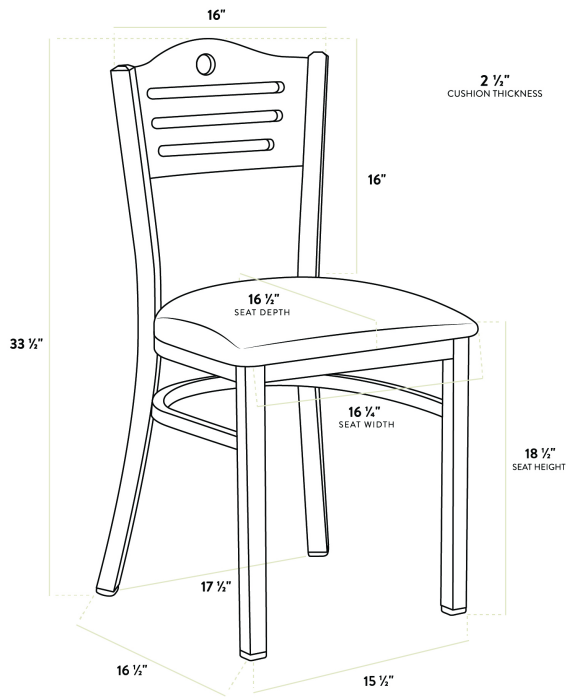

Technical Data

Back Material	Mahogany Wood
Capacity	330 lb.
Finish	Powder-Coated
Frame Color	Black
Frame Material	Metal
Padded Seat	With Padded Seat
Seat Color	Burgundy
Seat Material	Vinyl
Seat Thickness	2 1/2 Inches
Seat Type	Solid
Style	Ladder Back
Type	Chairs

Plan View