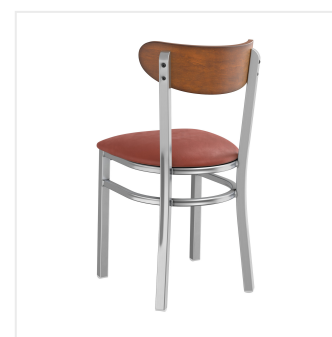

Lancaster Table & Seating Boomerang Series Clear Coat Finish Chair with Burgundy Vinyl Seat and Antique Walnut Wood Back

#164CBMRNGCUW

Item #: 164CBMRNGCUW Qty: _____

Project: _____

Approval: _____ Date: _____

Features

- Boomerang back is contoured for exceptional comfort
- Soft 2 1/2" thick vinyl padded cushion
- Durable steel frame with stain- and smudge-resistant clear coat finish
- Light weight construction allows staff and customers to maneuver easily
- Ships assembled for immediate use

Technical Data

Back Material	Walnut Wood
Capacity	330 lb.
Finish	Clear Coat
Frame Color	Silver
Frame Material	Metal
Padded Seat	With Padded Seat
Seat Color	Burgundy
Seat Material	Vinyl
Seat Thickness	2 1/2 Inches
Seat Type	Solid
Style	Solid Back
Type	Chairs
Usage	Indoor

Plan View

Notes & Details

Seat your guests in comfort and style with this Lancaster Table & Seating Boomerang Series clear coat finish chair with 2 1/2" burgundy vinyl padded seat and antique walnut wood back. This chair's wooden Boomerang back and padded seat combine with its modern steel frame to instill a unique look in any location. Plus, since this chair's back is contoured for a customer's back, it will provide comfort while maintaining a distinct appearance.