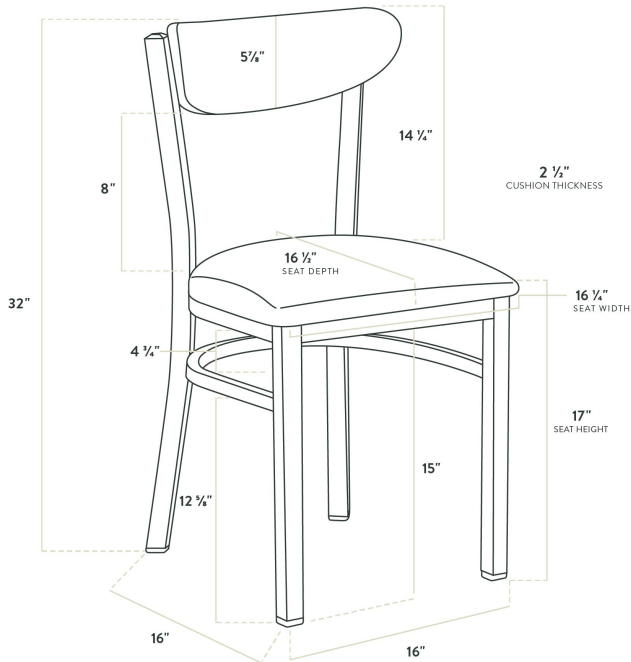

Technical Data

Back Material	Walnut Wood
Capacity	330 lb.
Finish	Clear Coat
Frame Color	Silver
Frame Material	Metal
Padded Seat	With Padded Seat
Seat Color	Burgundy
Seat Material	Vinyl
Seat Thickness	2 1/2 Inches
Seat Type	Solid
Style	Solid Back
Type	Chairs
Usage	Indoor

Plan View