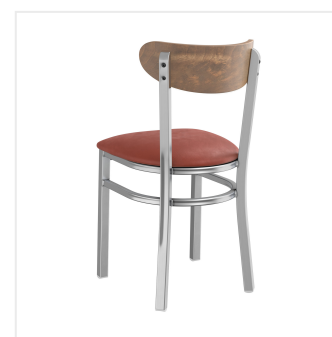

Lancaster Table & Seating Boomerang Series Clear Coat Finish Chair with Burgundy Vinyl Seat and Vintage Wood Back

#164CBMRNGCUV

Item #: 164CBMRNGCUV Qty: _____

Project: _____

Approval: _____ Date: _____

Features

- Boomerang back is contoured for exceptional comfort
- Soft 2 1/2" thick vinyl padded cushion
- Durable steel frame with stain- and smudge-resistant clear coat finish
- Light weight construction allows staff and customers to maneuver easily
- Ships assembled for immediate use

Technical Data

Back Material	Wood
Capacity	330 lb.
Finish	Clear Coat
Frame Color	Silver
Frame Material	Metal
Padded Seat	With Padded Seat
Seat Color	Burgundy
Seat Material	Vinyl
Seat Thickness	2 1/2 Inches
Seat Type	Solid
Style	Solid Back
Type	Chairs
Usage	Indoor

Plan View

Notes & Details

Seat your guests in comfort and style with this Lancaster Table & Seating Boomerang Series clear coat finish chair with 2 1/2" burgundy vinyl padded seat and vintage wood back. This chair's wooden Boomerang back and padded seat combine with its modern steel frame to instill a unique look in any location. Plus, since this chair's back is contoured for a customer's back, it will provide comfort while maintaining a distinct appearance.