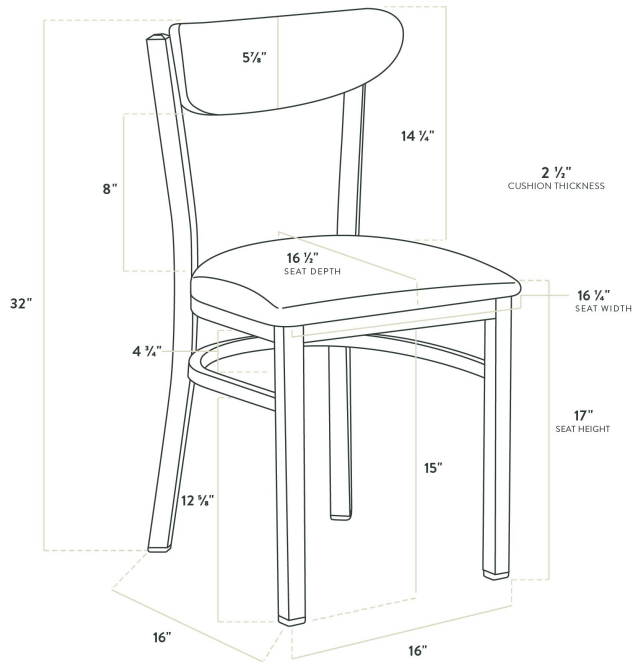

Technical Data

Back Material	Wood
Capacity	330 lb.
Finish	Clear Coat
Frame Color	Silver
Frame Material	Metal
Padded Seat	With Padded Seat
Seat Color	Burgundy
Seat Material	Vinyl
Seat Thickness	2 1/2 Inches
Seat Type	Solid
Style	Solid Back
Type	Chairs
Usage	Indoor

Plan View