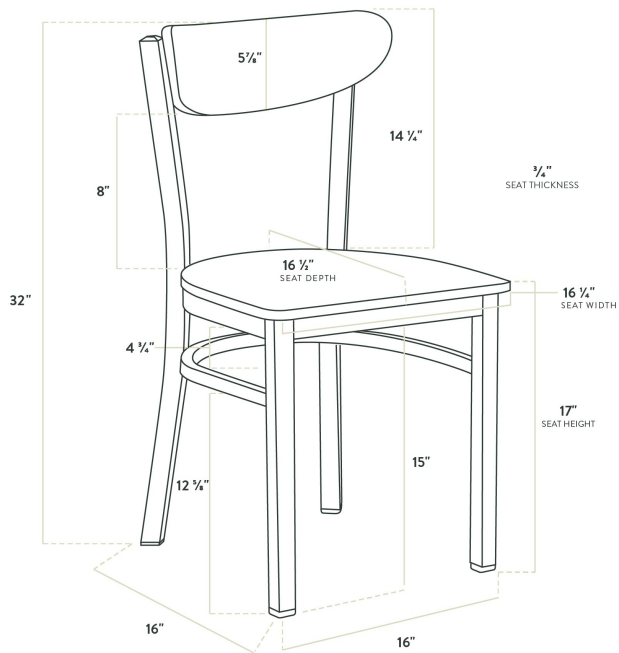

Technical Data

Back Color	Brown
Back Material	Cherry Wood
Capacity	330 lb.
Finish	Clear Coat
Frame Color	Silver
Frame Material	Metal
Padded Seat	Without Padded Seat
Seat Color	Brown
Seat Material	Wood
Seat Thickness	3/4 Inch
Seat Type	Solid
Style	Solid Back
Type	Chairs
Usage	Indoor

Plan View