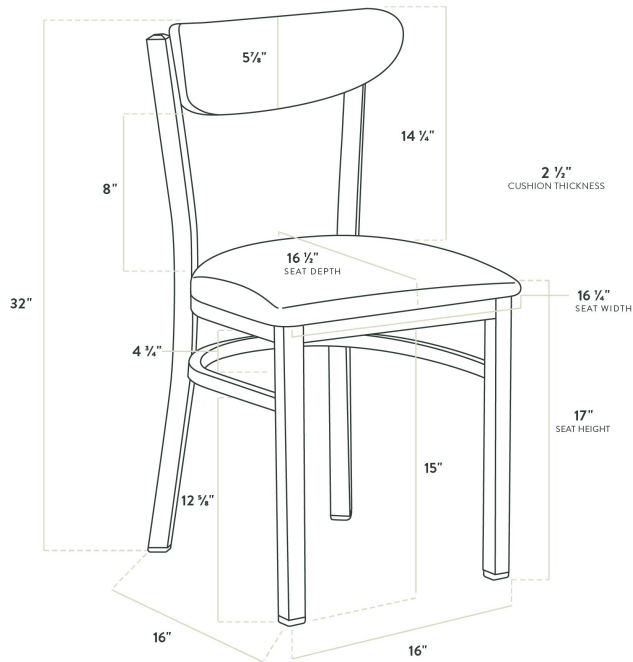

Technical Data

Back Material	Vinyl
Capacity	330 lb.
Finish	Clear Coat
Frame Color	Silver
Frame Material	Metal
Padded Seat	With Padded Seat
Seat Color	Burgundy
Seat Material	Vinyl
Seat Thickness	2 1/2 Inches
Seat Type	Solid
Style	Solid Back
Type	Chairs
Usage	Indoor

Plan View