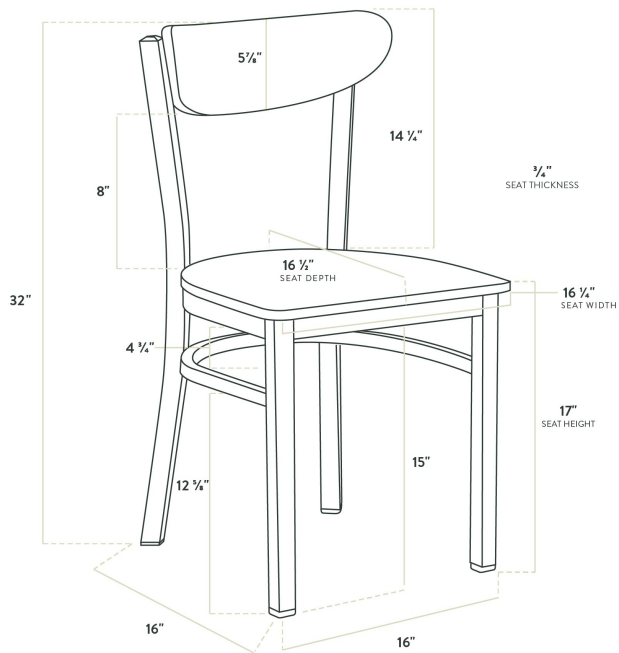

Lancaster Table & Seating Boomerang Series Black Finish Chair with Antique Walnut Wood Seat and Back

#164CBMRNGBWW

Item #: 164CBMRNGBWW Qty: _____

Project: _____

Approval: _____ Date: _____

Features

- Boomerang back is contoured for exceptional comfort
- Antique walnut wood seat brings a contemporary style to your establishment
- Durable steel frame with stain- and smudge-resistant black powder coated finish
- Light weight construction allows staff and customers to maneuver easily
- Ships assembled for immediate use

Certifications

Fully Assembled

Technical Data

Width	16 1/4 Inches
Depth	16 1/2 Inches
Height	32 Inches
Seat Width	16 1/4 Inches
Seat Depth	16 1/2 Inches
Height Style	Standard Height
Seat Height	17 Inches
Arms	Without Arms
Assembled	Fully Assembled
Back	With Back

Technical Data

Back Color	Brown
Back Material	Walnut Wood
Capacity	330 lb.
Finish	Powder-Coated
Frame Color	Black
Frame Material	Metal
Padded Seat	Without Padded Seat
Seat Color	Brown
Seat Material	Wood
Seat Thickness	3/4 Inch
Seat Type	Solid
Style	Solid Back
Type	Chairs
Usage	Indoor

Plan View

Notes & Details

Seat your guests in comfort and style with this Lancaster Table & Seating Boomerang Series black finish chair with antique walnut wood seat and back. This chair's wooden Boomerang back and seat combines with its modern steel frame to instill a unique look in any location. Plus, since this chair's back is contoured for a customer's back, it will provide comfort while maintaining a distinct appearance.