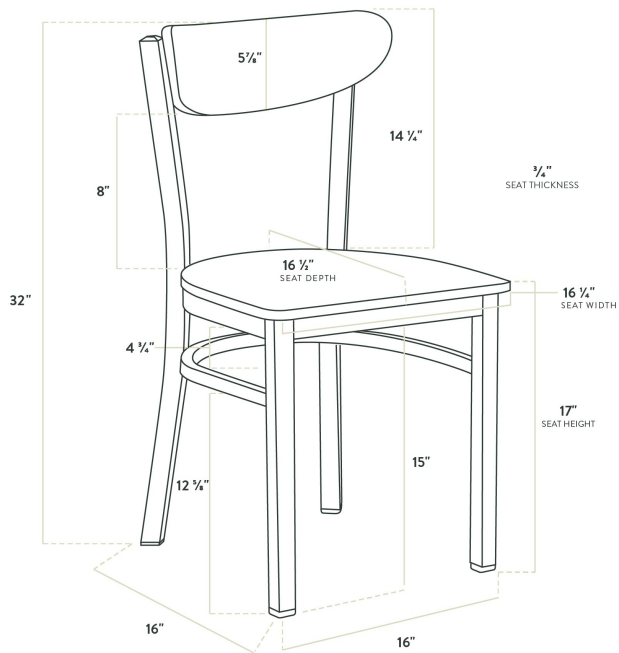

Lancaster Table & Seating Boomerang Series Black Finish Chair with Cherry Wood Seat and Back

#164CBMRNGBCC

Item #: 164CBMRNGBCC Qty: _____

Project: _____

Approval: _____ Date: _____

Features

- Boomerang back is contoured for exceptional comfort
- Cherry wood seat brings a contemporary style to your establishment
- Durable steel frame with stain- and smudge-resistant black powder coated finish
- Light weight construction allows staff and customers to maneuver easily
- Ships assembled for immediate use

Certifications

Fully Assembled

Technical Data

Width	16 1/4 Inches
Depth	16 1/2 Inches
Height	32 Inches
Seat Width	16 1/4 Inches
Seat Depth	16 1/2 Inches
Height Style	Standard Height
Seat Height	17 Inches
Arms	Without Arms
Assembled	Fully Assembled
Back	With Back

Technical Data

Back Color	Brown
Back Material	Cherry Wood
Capacity	330 lb.
Finish	Powder-Coated
Frame Color	Black
Frame Material	Metal
Padded Seat	Without Padded Seat
Seat Color	Brown
Seat Material	Wood
Seat Thickness	3/4 Inch
Seat Type	Solid
Style	Solid Back
Type	Chairs
Usage	Indoor

Plan View

Notes & Details

Seat your guests in comfort and style with this Lancaster Table & Seating Boomerang Series black finish chair with cherry wood seat and back. This chair's wooden Boomerang back and seat combines with its modern steel frame to instill a unique look in any location. Plus, since this chair's back is contoured for a customer's back, it will provide comfort while maintaining a distinct appearance.