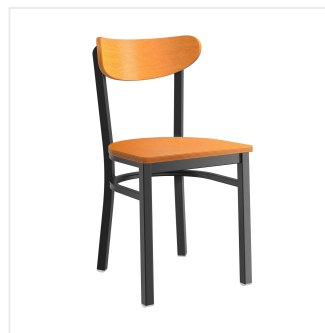

Lancaster Table & Seating Boomerang Series Black Finish Chair with Cherry Wood Seat and Back

#164CBMRNGBCC

Item #: 164CBMRNGBCC Qty: _____

Project: _____

Approval: _____ Date: _____

Features

- Boomerang back is contoured for exceptional comfort
- Cherry wood seat brings a contemporary style to your establishment
- Durable steel frame with stain- and smudge-resistant black powder coated finish
- Light weight construction allows staff and customers to maneuver easily
- Ships assembled for immediate use

Technical Data

Back Color	Brown
Back Material	Cherry Wood
Capacity	330 lb.
Finish	Powder-Coated
Frame Color	Black
Frame Material	Metal
Padded Seat	Without Padded Seat
Seat Color	Brown
Seat Material	Wood
Seat Thickness	3/4 Inch
Seat Type	Solid
Style	Solid Back
Type	Chairs
Usage	Indoor

Plan View

Notes & Details

Seat your guests in comfort and style with this Lancaster Table & Seating Boomerang Series black finish chair with cherry wood seat and back. This chair's wooden Boomerang back and seat combines with its modern steel frame to instill a unique look in any location. Plus, since this chair's back is contoured for a customer's back, it will provide comfort while maintaining a distinct appearance.

This chair's sturdy steel frame provides unmatched durability in your commercial dining room. It can hold up to 330 lb. of weight thanks to the steel frame and supports under the seat. Additionally, the black finish on this chair ensures longevity through everyday wear and tear, resisting stains, scratches, and smudges. It also features a Boomerang back that's contoured to provide extra support to your customers' upper backs. The cherry wood seat and back are easy to clean and maintain, and they offer style and convenience in any establishment!