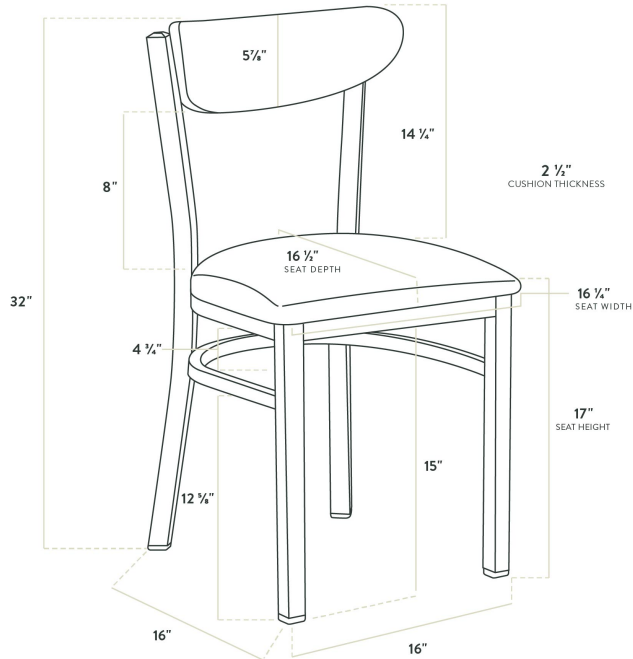

Technical Data

Back Color	Brown Silver
Back Material	Cherry Wood
Finish	Clear Coat
Frame Color	Silver
Frame Material	Metal
Padded Seat	With Padded Seat
Seat Color	Green
Seat Material	Vinyl
Seat Thickness	2 1/2 Inches
Seat Type	Solid
Style	Solid Back
Type	Chairs
Usage	Indoor

Plan View