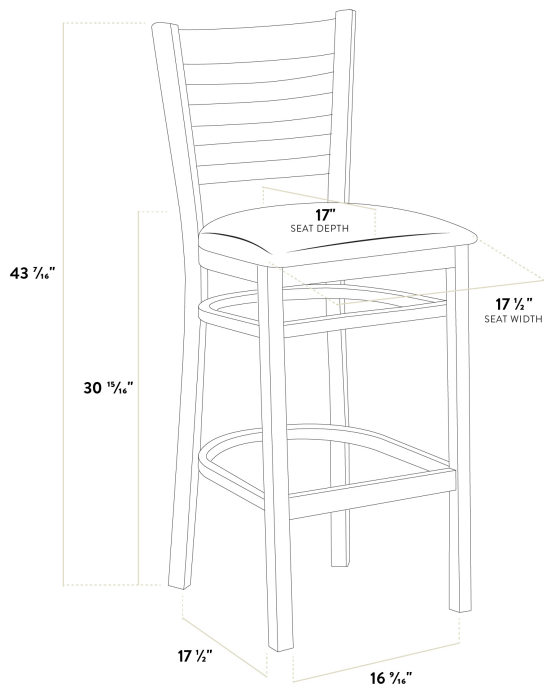

Lancaster Table & Seating Vintage Finish Wood Ladder Back Bar Stool with Vintage Wood Seat - Detached Seat

#164BWLWVVKD

Item #: 164BWLWVVKD Qty: _____

Project: _____

Approval: _____ Date: _____

Features

- Contoured back and built-in footrest for exceptional comfort
- Durable European beechwood frame with vintage finish
- Vintage wood seat brings style to any establishment
- Great for bar and raised table seating
- Ships with a detached seat to save on shipping costs

Technical Data

Width	17 Inches
Depth	17 1/2 Inches
Height	43 7/16 Inches
Seat Width	17 Inches
Seat Depth	16 5/8 Inches
Height Style	Bar Height
Seat Height	29 5/16 Inches
Arms	Without Arms
Assembled	Assembly Required
Back	With Back

Technical Data

Back Color	Brown
Capacity	350 lb.
Color	Brown
Cushion Thickness	1 Inch
Features	Footrest
Finish	Vintage Wood
Frame Material	Beechwood Wood
Padded Seat	Without Padded Seat
Seat Color	Brown
Seat Material	Wood
Seat Type	Solid
Style	Ladder Back
Type	Bar Stools
Usage	Indoor

Plan View

Notes & Details

Seat your guests in comfort and style with this Lancaster Table & Seating vintage finish wood ladder back bar stool with vintage wood seat. This bar stool's stylish back combines with its sleek wooden frame to instill a unique look in any location. Plus, since this bar stool's back is contoured for a customer's back, it will provide comfort while maintaining a distinct appearance. At an ideal height for both bar and raised table seating, this bar stool is a versatile option for any restaurant, bar, deli, or coffee shop.