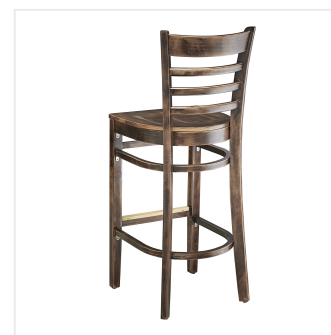

Lancaster Table & Seating Vintage Finish Wood Ladder Back Bar Stool with Vintage Wood Seat - Detached Seat

#164BWLWVVKD

Item #: 164BWLWVVKD Qty: _____

Project: _____

Approval: _____ Date: _____

Features

- Contoured back and built-in footrest for exceptional comfort
- Durable European beechwood frame with vintage finish
- Vintage wood seat brings style to any establishment
- Great for bar and raised table seating
- Ships with a detached seat to save on shipping costs

Technical Data

Back Color	Brown
Capacity	350 lb.
Color	Brown
Cushion Thickness	1 Inch
Features	Footrest
Finish	Vintage Wood
Frame Material	Beechwood Wood
Padded Seat	Without Padded Seat
Seat Color	Brown
Seat Material	Wood
Seat Type	Solid
Style	Ladder Back
Type	Bar Stools
Usage	Indoor

Plan View

Notes & Details

Seat your guests in comfort and style with this Lancaster Table & Seating vintage finish wood ladder back bar stool with vintage wood seat. This bar stool's stylish back combines with its sleek wooden frame to instill a unique look in any location. Plus, since this bar stool's back is contoured for a customer's back, it will provide comfort while maintaining a distinct appearance. At an ideal height for both bar and raised table seating, this bar stool is a versatile option for any restaurant, bar, deli, or coffee shop.

This bar stool also features a ladder back design that's contoured to provide extra support to your customers' upper backs. Plus, this design gives it a unique visual appeal, making it perfect for both upscale and casual decor, as well as anything in between. The durable vintage wood seat is easy to clean and maintain, and it offers style and convenience in any establishment!