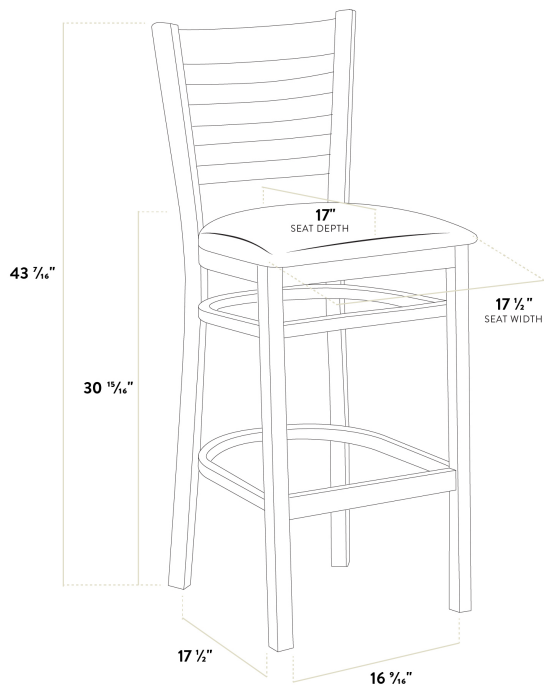

Technical Data

Back Color	Brown
Capacity	350 lb.
Color	Brown
Cushion Thickness	2 1/2 Inches
Features	Footrest
Finish	Vintage Wood
Frame Material	Beechwood Wood
Padded Seat	With Padded Seat
Seat Color	Beige
Seat Material	Vinyl
Seat Type	Solid
Style	Ladder Back
Type	Bar Stools
Usage	Indoor

Plan View