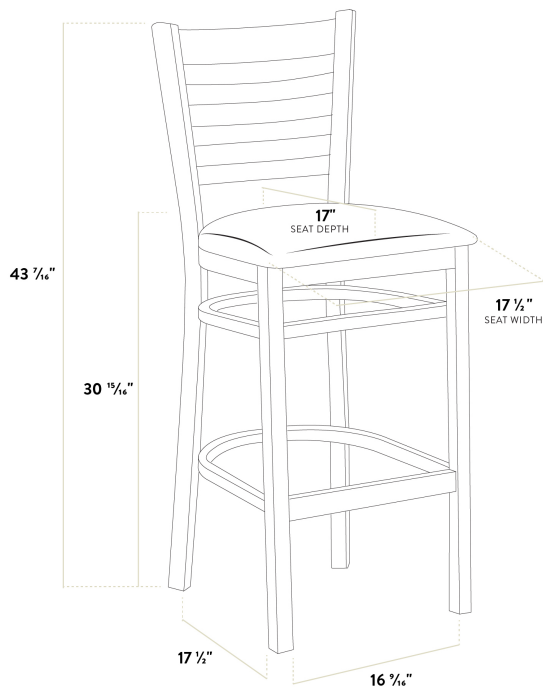

Lancaster Table & Seating Vintage Finish Wood Ladder Back Bar Stool with Taupe Vinyl Seat - Assembled

#164BWLVVTPAS

Item #: 164BWLVVTPAS Qty: _____

Project: _____

Approval: _____ Date: _____

Features

- Contoured back and built-in footrest for exceptional comfort
- Durable European beechwood frame with vintage finish
- Soft 2 1/2" thick vinyl padded cushion
- Great for bar and raised table seating
- Ships assembled for immediate use

Certifications

Technical Data

Width	17 1/2 Inches
Depth	17 1/2 Inches
Height	43 7/16 Inches
Seat Width	17 1/2 Inches
Seat Depth	17 Inches
Height Style	Bar Height
Seat Height	30 15/16 Inches
Arms	Without Arms
Back	With Back
Back Color	Brown

Technical Data

Capacity	350 lb.
Color	Brown
Cushion Thickness	2 1/2 Inches
Features	Footrest
Finish	Vintage Wood
Frame Material	Beechwood Wood
Padded Seat	With Padded Seat
Seat Color	Beige
Seat Material	Vinyl
Seat Type	Solid
Style	Ladder Back
Type	Bar Stools
Usage	Indoor

Plan View

Notes & Details

Seat your guests in comfort and style with this Lancaster Table & Seating vintage finish wood ladder back bar stool with taupe vinyl seat. This bar stool's stylish back and padded seat combine with its sleek wooden frame to instill a unique look in any location. Plus, since this bar stool's back is contoured for a customer's back, it will provide comfort while maintaining a distinct appearance. At an ideal height for both bar and raised table seating, this bar stool is a versatile option for any restaurant, bar, deli, or coffee shop.