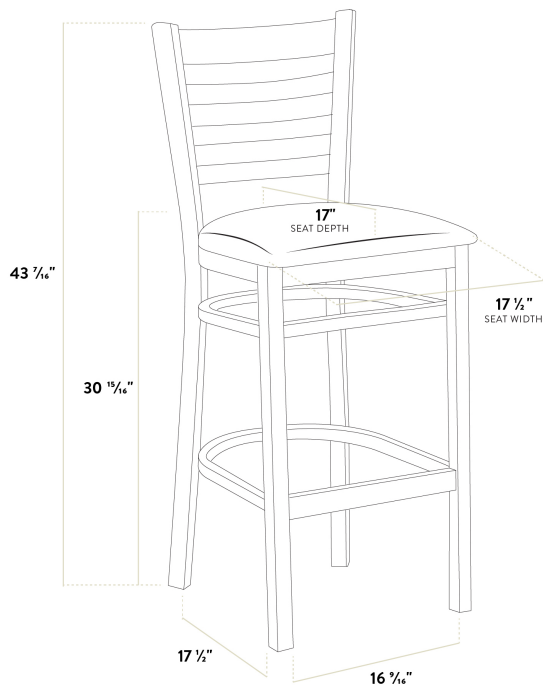

Technical Data

Back Color	Brown
Capacity	350 lb.
Color	Brown
Cushion Thickness	2 1/2 Inches
Features	Footrest
Finish	Vintage Wood
Frame Material	Beechwood Wood
Padded Seat	With Padded Seat
Seat Color	Blue
Seat Material	Vinyl
Seat Type	Solid
Style	Ladder Back
Type	Bar Stools
Usage	Indoor

Plan View