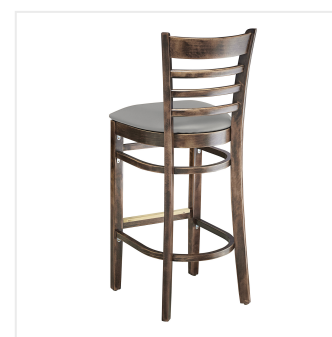

Lancaster Table & Seating Vintage Finish Wood Ladder Back Bar Stool with Light Gray Vinyl Seat - Detached Seat

#164BWLVLGKD

Item #: 164BWLVLGKD Qty: _____

Project: _____

Approval: _____ Date: _____

Features

- Contoured back and built-in footrest for exceptional comfort
- Durable European beechwood frame with vintage finish
- Soft 2 1/2" thick vinyl padded cushion
- Great for bar and raised table seating
- Ships with a detached seat to save on shipping costs

Plan View

Notes & Details

Seat your guests in comfort and style with this Lancaster Table & Seating vintage finish wood ladder back bar stool with light gray vinyl seat. This bar stool's stylish back and padded seat combine with its sleek wooden frame to instill a unique look in any location. Plus, since this bar stool's back is contoured for a customer's back, it will provide comfort while maintaining a distinct appearance. At an ideal height for both bar and raised table seating, this bar stool is a versatile option for any restaurant, bar, deli, or coffee shop.

This bar stool also features a ladder back design that's contoured to provide extra support to your customers' upper backs. Plus, this design gives it a unique visual appeal, making it perfect for both upscale and casual decor, as well as anything in between. The 2 1/2" thick light gray vinyl padded seat provides exceptional comfort for your guests, and it's also durable and easy to clean! It is made with fire-retardant foam for added safety.