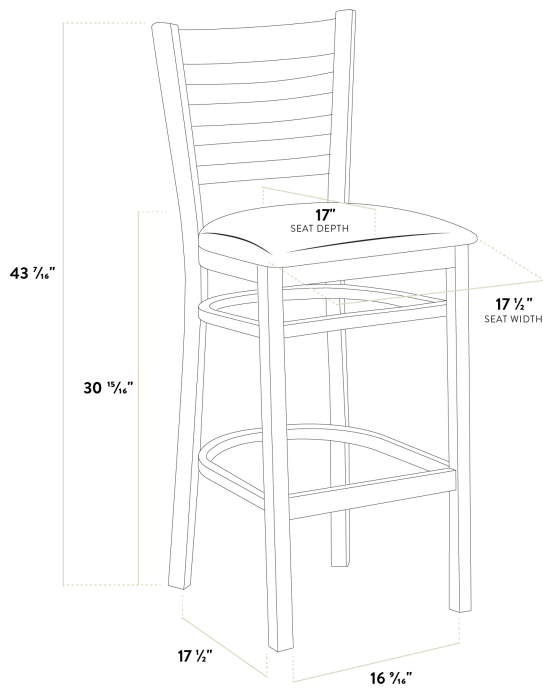

- Contoured back and built-in footrest for exceptional comfort
- Durable European beechwood frame with vintage finish
- Soft 2 1/2" thick vinyl padded cushion
- Great for bar and raised table seating
- Ships with a detached seat to save on shipping costs

Technical Data

Width	17 1/2 Inches
Depth	17 1/2 Inches
Height	43 7/16 Inches
Seat Width	17 1/2 Inches
Seat Depth	17 Inches
Height Style	Bar Height
Seat Height	30 15/16 Inches
Arms	Without Arms
Assembled	Assembly Required
Back	With Back

Technical Data

Back Color	Brown
Capacity	350 lb.
Color	Brown
Cushion Thickness	2 1/2 Inches
Features	Footrest
Finish	Vintage Wood
Frame Material	Beechwood Wood
Padded Seat	With Padded Seat
Seat Color	Gray
Seat Material	Vinyl
Seat Type	Solid
Style	Ladder Back
Type	Bar Stools
Usage	Indoor

Plan View

Notes & Details

Seat your guests in comfort and style with this Lancaster Table & Seating vintage finish wood ladder back bar stool with light gray vinyl seat. This bar stool's stylish back and padded seat combine with its sleek wooden frame to instill a unique look in any location. Plus, since this bar stool's back is contoured for a customer's back, it will provide comfort while maintaining a distinct appearance. At an ideal height for both bar and raised table seating, this bar stool is a versatile option for any restaurant, bar, deli, or coffee shop.