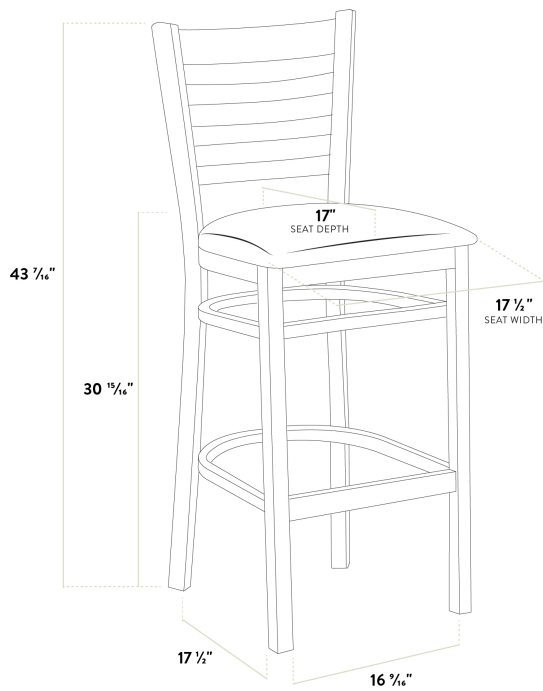

Lancaster Table & Seating Vintage Finish Wood Ladder Back Bar Stool with Light Gray Vinyl Seat - Assembled

#164BWLVLGAS

Item #: 164BWLVLGAS Qty: _____

Project: _____

Approval: _____ Date: _____

Features

- Contoured back and built-in footrest for exceptional comfort
- Durable European beechwood frame with vintage finish
- Soft 2 1/2" thick vinyl padded cushion
- Great for bar and raised table seating
- Ships assembled for immediate use

Certifications

Fully Assembled

Technical Data

Width	17 1/2 Inches
Depth	17 1/2 Inches
Height	43 7/16 Inches
Seat Width	17 1/2 Inches
Seat Depth	17 Inches
Height Style	Bar Height
Seat Height	30 15/16 Inches
Arms	Without Arms
Back	With Back
Back Color	Brown

Technical Data

Capacity	350 lb.
Color	Brown
Cushion Thickness	2 1/2 Inches
Features	Footrest
Finish	Vintage Wood
Frame Material	Beechwood Wood
Padded Seat	With Padded Seat
Seat Color	Gray
Seat Material	Vinyl
Seat Type	Solid
Style	Ladder Back
Type	Bar Stools
Usage	Indoor

Plan View

Notes & Details

Seat your guests in comfort and style with this Lancaster Table & Seating vintage finish wood ladder back bar stool with light gray vinyl seat. This bar stool's stylish back and padded seat combine with its sleek wooden frame to instill a unique look in any location. Plus, since this bar stool's back is contoured for a customer's back, it will provide comfort while maintaining a distinct appearance. At an ideal height for both bar and raised table seating, this bar stool is a versatile option for any restaurant, bar, deli, or coffee shop.