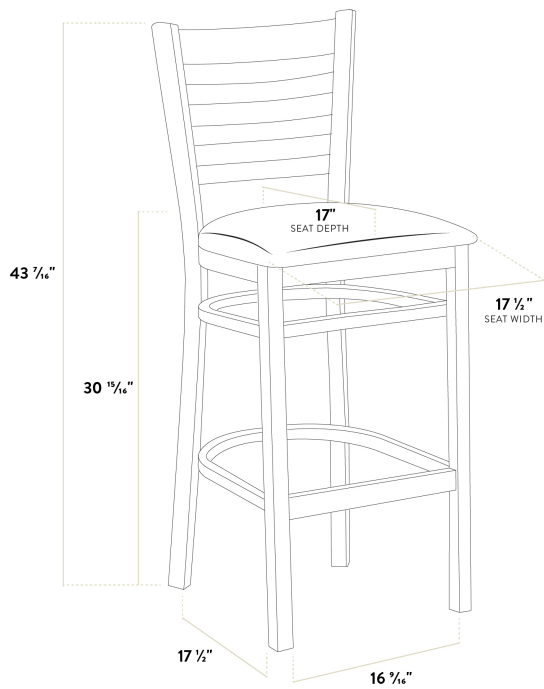

Technical Data

Back Color	Brown
Capacity	350 lb.
Cushion Thickness	2 1/2 Inches
Features	Footrest
Finish	Vintage Wood
Frame Color	Brown
Frame Material	Beechwood Wood
Padded Seat	With Padded Seat
Seat Color	Brown
Seat Material	Vinyl
Seat Type	Solid
Style	Ladder Back
Type	Bar Stools
Usage	Indoor

Plan View