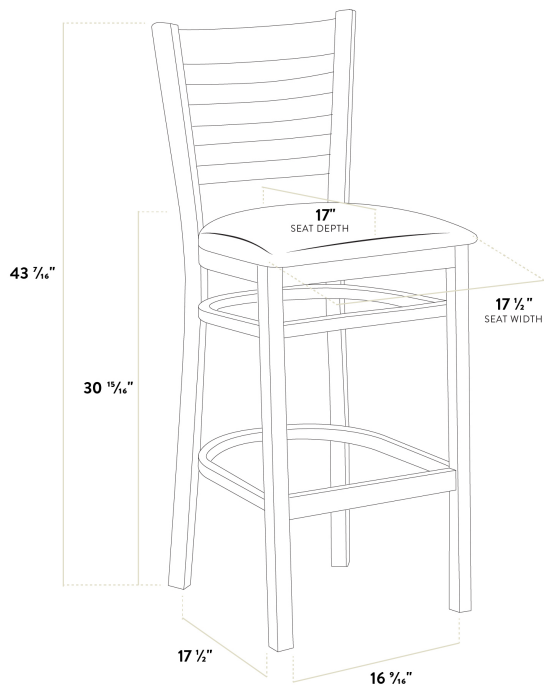

- Contoured back and built-in footrest for exceptional comfort
- Durable European beechwood frame with vintage finish
- Soft 2 1/2" thick vinyl padded cushion
- Great for bar and raised table seating
- Ships with a detached seat to save on shipping costs

Technical Data

Width	17 1/2 Inches
Depth	17 1/2 Inches
Height	43 7/16 Inches
Seat Width	17 1/2 Inches
Seat Depth	17 Inches
Height Style	Bar Height
Seat Height	30 15/16 Inches
Arms	Without Arms
Assembled	Assembly Required
Back	With Back

Technical Data

Back Color	Brown
Capacity	350 lb.
Color	Brown
Cushion Thickness	2 1/2 Inches
Features	Footrest
Finish	Vintage Wood
Frame Material	Beechwood Wood
Padded Seat	With Padded Seat
Seat Color	Gray
Seat Material	Vinyl
Seat Type	Solid
Style	Ladder Back
Type	Bar Stools
Usage	Indoor

Plan View

Notes & Details

Seat your guests in comfort and style with this Lancaster Table & Seating vintage finish wood ladder back bar stool with dark gray vinyl seat. This bar stool's stylish back and padded seat combine with its sleek wooden frame to instill a unique look in any location. Plus, since this bar stool's back is contoured for a customer's back, it will provide comfort while maintaining a distinct appearance. At an ideal height for both bar and raised table seating, this bar stool is a versatile option for any restaurant, bar, deli, or coffee shop.