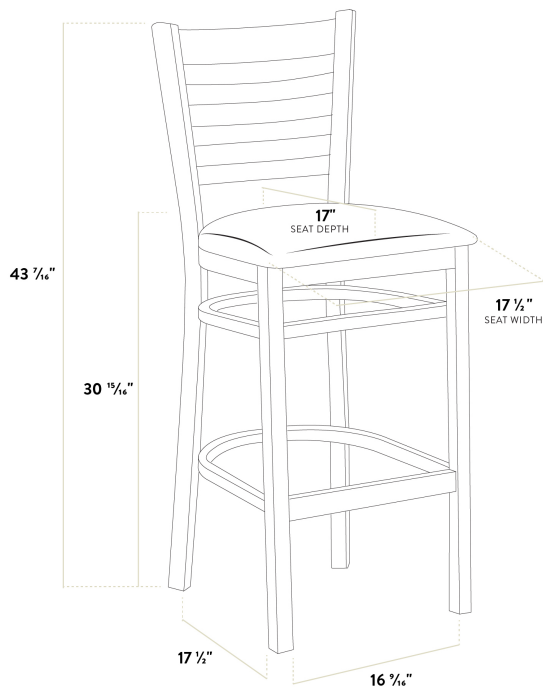

Lancaster Table & Seating Vintage Finish Wood Ladder Back Bar Stool with Dark Gray Vinyl Seat - Assembled

#164BWLVDGAS

Item #: 164BWLVDGAS Qty: _____

Project: _____

Approval: _____ Date: _____

Features

- Contoured back and built-in footrest for exceptional comfort
- Durable European beechwood frame with vintage finish
- Soft 2 1/2" thick vinyl padded cushion
- Great for bar and raised table seating
- Ships assembled for immediate use

Certifications

Technical Data

Width	17 1/2 Inches
Depth	17 1/2 Inches
Height	43 7/16 Inches
Seat Width	17 1/2 Inches
Seat Depth	17 Inches
Height Style	Bar Height
Seat Height	30 15/16 Inches
Arms	Without Arms
Back	With Back
Back Color	Brown

Technical Data

Capacity	350 lb.
Color	Brown
Cushion Thickness	2 1/2 Inches
Features	Footrest
Finish	Vintage Wood
Frame Material	Beechwood Wood
Padded Seat	With Padded Seat
Seat Color	Gray
Seat Material	Vinyl
Seat Type	Solid
Style	Ladder Back
Type	Bar Stools
Usage	Indoor

Plan View

Notes & Details

Seat your guests in comfort and style with this Lancaster Table & Seating vintage finish wood ladder back bar stool with dark gray vinyl seat. This bar stool's stylish back and padded seat combine with its sleek wooden frame to instill a unique look in any location. Plus, since this bar stool's back is contoured for a customer's back, it will provide comfort while maintaining a distinct appearance. At an ideal height for both bar and raised table seating, this bar stool is a versatile option for any restaurant, bar, deli, or coffee shop.