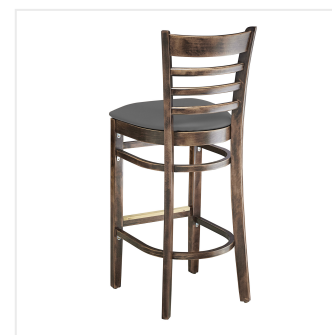

Lancaster Table & Seating Vintage Finish Wood Ladder Back Bar Stool with Dark Gray Vinyl Seat - Assembled

#164BWLVDGAS

Item #: 164BWLVDGAS Qty: _____

Project: _____

Approval: _____ Date: _____

Features

- Contoured back and built-in footrest for exceptional comfort
- Durable European beechwood frame with vintage finish
- Soft 2 1/2" thick vinyl padded cushion
- Great for bar and raised table seating
- Ships assembled for immediate use

Technical Data

Capacity	350 lb.
Color	Brown
Cushion Thickness	2 1/2 Inches
Features	Footrest
Finish	Vintage Wood
Frame Material	Beechwood Wood
Padded Seat	With Padded Seat
Seat Color	Gray
Seat Material	Vinyl
Seat Type	Solid
Style	Ladder Back
Type	Bar Stools
Usage	Indoor

Plan View

Notes & Details

Seat your guests in comfort and style with this Lancaster Table & Seating vintage finish wood ladder back bar stool with dark gray vinyl seat. This bar stool's stylish back and padded seat combine with its sleek wooden frame to instill a unique look in any location. Plus, since this bar stool's back is contoured for a customer's back, it will provide comfort while maintaining a distinct appearance. At an ideal height for both bar and raised table seating, this bar stool is a versatile option for any restaurant, bar, deli, or coffee shop.

This bar stool also features a ladder back design that's contoured to provide extra support to your customers' upper backs. Plus, this design gives it a unique visual appeal, making it perfect for both upscale and casual decor, as well as anything in between. The 2 1/2" thick dark gray vinyl padded seat provides exceptional comfort for your guests, and it's also durable and easy to clean! It is made with fire-retardant foam for added safety.