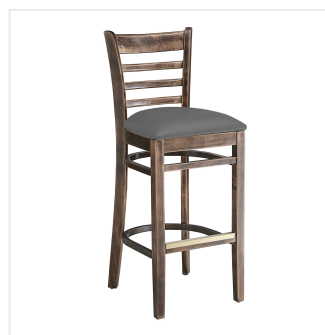

Lancaster Table & Seating Vintage Finish Wood Ladder Back Bar Stool with Dark Gray Vinyl Seat - Assembled

#164BWLVDGAS

Item #: 164BWLVDGAS Qty: _____

Project: _____

Approval: _____ Date: _____

Features

- Contoured back and built-in footrest for exceptional comfort
- Durable European beechwood frame with vintage finish
- Soft 2 1/2" thick vinyl padded cushion
- Great for bar and raised table seating
- Ships assembled for immediate use

Technical Data

Capacity	350 lb.
Color	Brown
Cushion Thickness	2 1/2 Inches
Features	Footrest
Finish	Vintage Wood
Frame Material	Beechwood Wood
Padded Seat	With Padded Seat
Seat Color	Gray
Seat Material	Vinyl
Seat Type	Solid
Style	Ladder Back
Type	Bar Stools
Usage	Indoor

Plan View

Notes & Details

Seat your guests in comfort and style with this Lancaster Table & Seating vintage finish wood ladder back bar stool with dark gray vinyl seat. This bar stool's stylish back and padded seat combine with its sleek wooden frame to instill a unique look in any location. Plus, since this bar stool's back is contoured for a customer's back, it will provide comfort while maintaining a distinct appearance. At an ideal height for both bar and raised table seating, this bar stool is a versatile option for any restaurant, bar, deli, or coffee shop.

This bar stool also features a ladder back design that's contoured to provide extra support to your customers' upper backs. Plus, this design gives it a unique visual appeal, making it perfect for both upscale and casual decor, as well as anything in between. The 2 1/2" thick dark gray vinyl padded seat provides exceptional comfort for your guests, and it's also durable and easy to clean! It is made with fire-retardant foam for added safety.