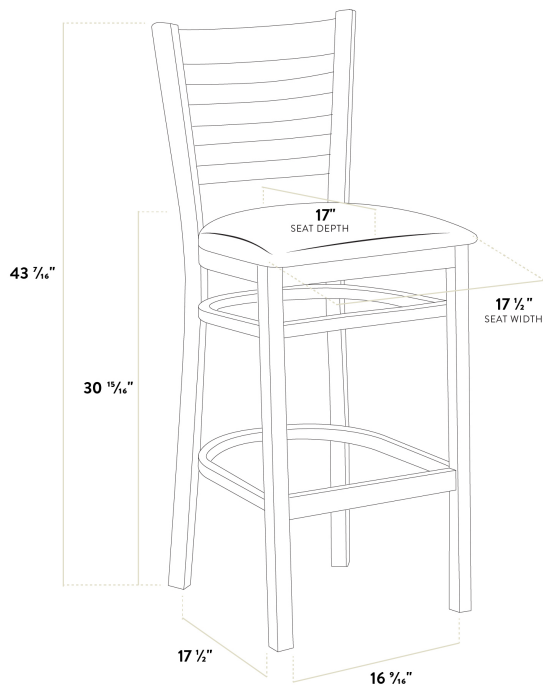

Lancaster Table & Seating Natural Finish Wood Ladder Back Bar Stool with Natural Wood Seat - Detached Seat

#164BWLNWNTKD

Item #: 164BWLNWNTKD Qty: _____

Project: _____

Approval: _____ Date: _____

Features

- Contoured back and built-in footrest for exceptional comfort
- Durable European beechwood frame with natural finish
- Natural wood seat brings style to any establishment
- Great for bar and raised table seating
- Ships with a detached seat to save on shipping costs

Technical Data

Width	17 Inches
Depth	17 1/2 Inches
Height	43 7/16 Inches
Seat Width	17 Inches
Seat Depth	16 5/8 Inches
Height Style	Bar Height
Seat Height	29 5/16 Inches
Arms	Without Arms
Assembled	Assembly Required
Back	With Back

Technical Data

Back Color	Beige
Capacity	350 lb.
Color	Beige
Cushion Thickness	1 Inch
Features	Footrest
Finish	Natural
Frame Material	Beechwood Wood
Padded Seat	Without Padded Seat
Seat Color	Beige
Seat Material	Wood
Seat Type	Solid
Style	Ladder Back
Type	Bar Stools
Usage	Indoor

Plan View

Notes & Details

Seat your guests in comfort and style with this Lancaster Table & Seating natural finish wood ladder back bar stool with natural wood seat. This bar stool's stylish back combines with its sleek wooden frame to instill a unique look in any location. Plus, since this bar stool's back is contoured for a customer's back, it will provide comfort while maintaining a distinct appearance. At an ideal height for both bar and raised table seating, this bar stool is a versatile option for any restaurant, bar, deli, or coffee shop.