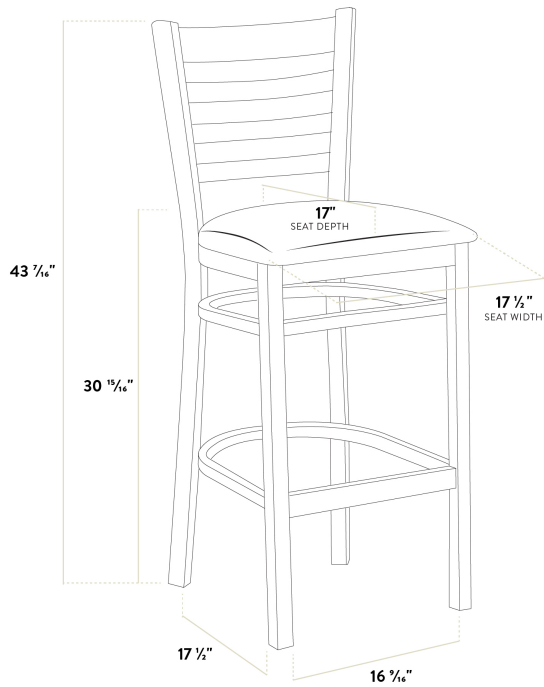

Technical Data

Back Color	Beige
Capacity	350 lb.
Color	Beige
Cushion Thickness	1 Inch
Features	Footrest
Finish	Natural
Frame Material	Beechwood Wood
Padded Seat	Without Padded Seat
Seat Color	Beige
Seat Material	Wood
Seat Type	Solid
Style	Ladder Back
Type	Bar Stools
Usage	Indoor

Plan View