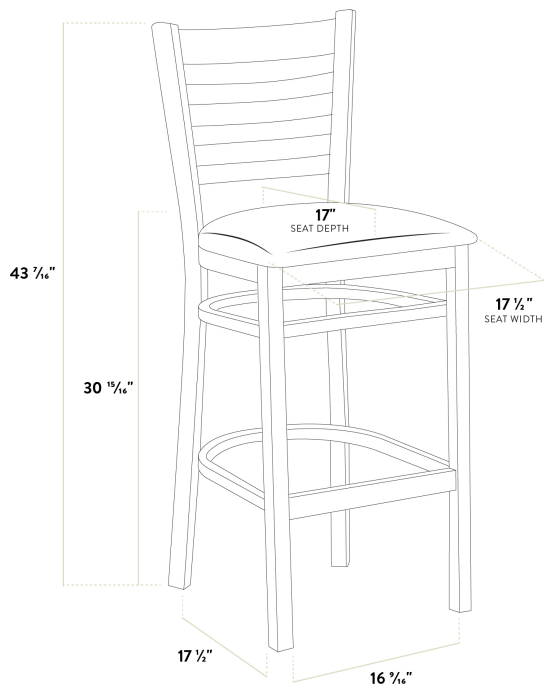

Technical Data

Back Color	Beige
Capacity	350 lb.
Color	Beige
Cushion Thickness	2 1/2 Inches
Features	Footrest
Finish	Natural
Frame Material	Beechwood Wood
Padded Seat	With Padded Seat
Seat Color	Beige
Seat Material	Vinyl
Seat Type	Solid
Style	Ladder Back
Type	Bar Stools
Usage	Indoor

Plan View