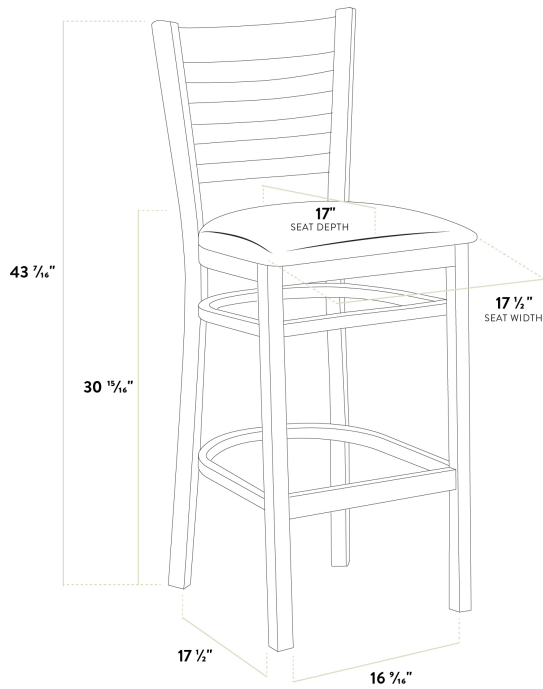

Technical Data

Capacity	350 lb.
Color	Beige
Cushion Thickness	2 1/2 Inches
Features	Footrest
Finish	Natural
Frame Material	Beechwood Wood
Padded Seat	With Padded Seat
Seat Color	Beige
Seat Material	Vinyl
Seat Type	Solid
Style	Ladder Back
Type	Bar Stools
Usage	Indoor

Plan View